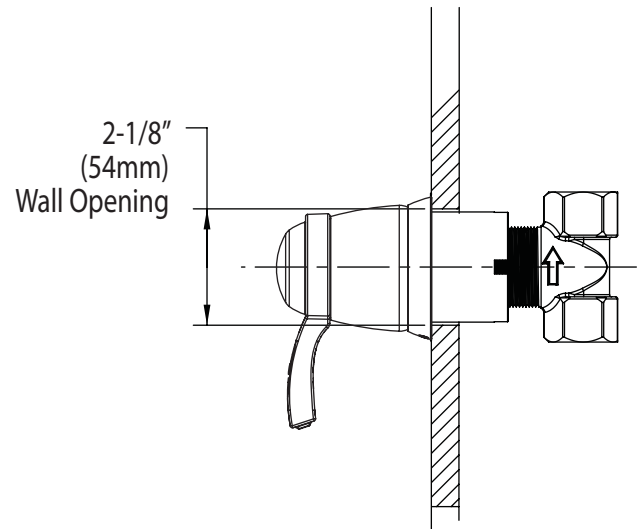

**DESCRIPTION**

- Metal construction with chrome plated, LifeShine<sup>®</sup> brushed nickel or LifeShine<sup>®</sup> hammered nickel finishes
- For use with S956 3/4" volume control valve

**OPERATION**

Lever  
Handles

**Divine<sup>™</sup>  
Single Function Flow Valve Trim**

**Models:** TS554, TS554BN, TS554HN

**Valve:** S956

**CRITICAL DIMENSIONS**

(DO NOT SCALE)