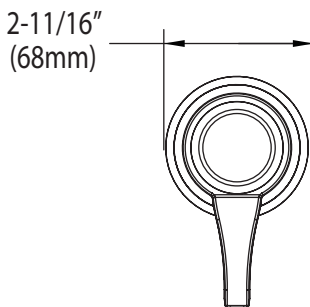

**DESCRIPTION**

- Metal construction with chrome plated, LifeShine<sup>®</sup> brushed nickel or LifeShine<sup>®</sup> hammered nickel finishes
- For use with S956 3/4" volume control valve

**OPERATION**

Lever  
Handles

**Divine<sup>™</sup>  
Single Function Flow Valve Trim**

**Models:** TS554, TS554BN, TS554HN

**Valve:** S956

**CRITICAL DIMENSIONS**

(DO NOT SCALE)