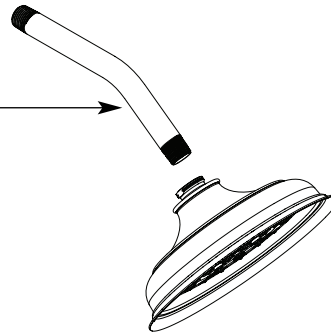

## SAVVY™

ExactTemp® 3/4" Thermostatic Tub/Shower Trim

Valve Trim Only	Shower Trim Only	Tub Shower Trim	Finish
TS3910	TS396	TS398	Chrome
TS3910BN	TS396BN	TS398BN	Brushed Nickel
TS3910BB	TS396BB	TS398BB	Brushed Bronze

Order by Part Number for use with S936 3/4" Thermostatic & S956 Volume Control valves

Shower Arm & Flange

- S193** Chrome
- S193BN** Brushed Nickel
- S193BB** Brushed Bronze

Shower Head

- S136** Chrome
- S136BN** Brushed Nickel
- S136BB** Brushed Bronze

- 130150** Chrome
- 130150BN** Brushed Nickel
- 130150BB** Brushed Bronze

Twin Ell

**128284**

Diverter Tub Spout

- S194** Chrome
- S194BN** Brushed Nickel
- S194BB** Brushed Bronze