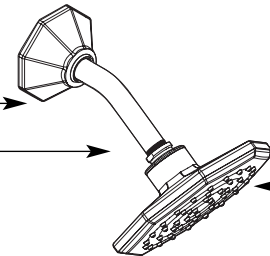

Felicity™

Single-Handle Posi-Temp® Tub/Shower Trim

Valve Trim Only

TS340
TS340BN
TS340ORB

Shower Trim Only

TS342
TS342BN
TS342ORB

Tub Shower Trim

TS344
TS344BN
TS344ORB

Finish

Chrome
Brushed Nickel
Oil Rubbed Bronze

Order by Part Number for use with S932 1/2" cc rough-in valve

Shower Arm & Flange

S143 Chrome
S143BN Brushed Nickel
S143ORB Oil Rubbed Bronze

Shower Head

S146 Chrome
S146BN Brushed Nickel
S146ORB Oil Rubbed Bronze

Temperature Limit Stop Kit

106479

Stop Tube Kit

96987 Chrome
96987BN Brushed Nickel
96987WR Wrought Iron

Escutcheon Kit

122561 Chrome
122561BN Brushed Nickel
122561ORB Oil Rubbed Bronze

Handle Adapter

122566

Prior to 02/01/07

Stop Valve Kit

12639

Diverter Tub Spout

S144 Chrome
S144BN Brushed Nickel
S144ORB Oil Rubbed Bronze