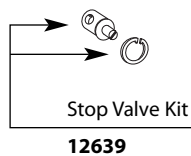

Temperature Limit Stop Kit

106479

Handle Screw

94791

Handle Hub

116604 Chrome
116604BN Brushed Nickel
116604WR Wrought Iron
116604NL Nickel
116604ORB Oil Rubbed Bronze

Handle Adapter Kit

116653

Screw
94770

Handle Insert

116628 Chrome
116628BN Brushed Nickel
116628WR Wrought Iron
116628NL Nickel
116628ORB Oil Rubbed Bronze

Prior to 02/01/07

Stop Valve Kit
12639

Diverter Tub Spout

116601 Chrome
116601BN Brushed Nickel
116601WR Wrought Iron
116601NL Nickel
116601ORB Oil Rubbed Bronze