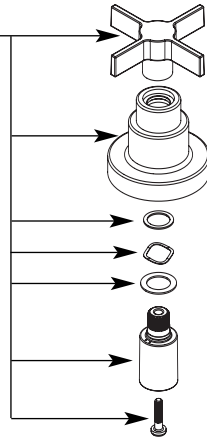

SOLACE[™] Two-Handle Widespread Roman Tub Faucet Trim

Models: TS271 Chrome
TS271BN Brushed Nickel

Order by Part Number for use with S923 or S9203 valves

Cross Handle Kit

123803-HOT
or **COLD** Chrome

123803BN-HOT
or **COLD** Brushed Nickel

Plug Button

1512 Chrome
1512BN Brushed Nickel

Set Screw
123809

Roman Tub Spout

123806 Chrome
123806BN Brushed Nickel

Stream Straightener

123807 Chrome
123807BN Brushed Nickel

O-Ring Kit
117
(12 pack)