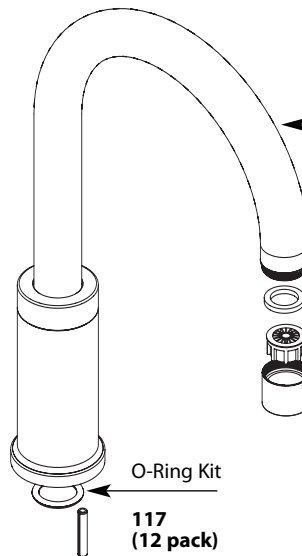

SOLACE[™] Two-Handle Widespread Roman Tub Faucet Trim

Models: TS271 Chrome
TS271BN Brushed Nickel

Order by Part Number for use with S923 or S9203 valves

Cross Handle Kit

123803-HOT
or **COLD** Chrome

123803BN-HOT
or **COLD** Brushed Nickel

Plug Button

1512 Chrome
1512BN Brushed Nickel

Set Screw
123809

Roman Tub Spout

123806 Chrome
123806BN Brushed Nickel

Stream Straightener

123807 Chrome
123807BN Brushed Nickel

O-Ring Kit
117
(12 pack)