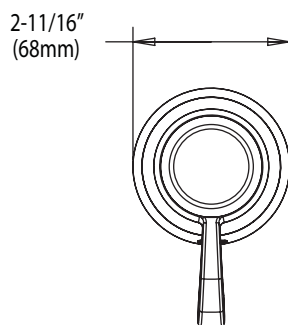

Specifications

MOEN® Single Function Flow Valve Trim

Models: TL3600, TL3600BN, TL3600AN,
TL3600BB, TL3600WR, TL3600PW,
TL3600ORB, TL3600AZ

Valve: 3600

CRITICAL DIMENSIONS

(DO NOT SCALE)