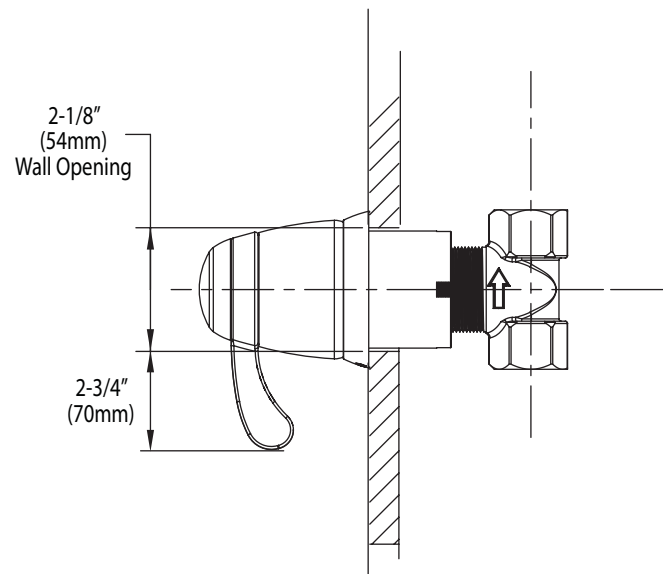

Specifications

MOEN® Single Function Flow Valve Trim

Models: TL3600, TL3600BN, TL3600AN,
TL3600BB, TL3600WR, TL3600PW,
TL3600ORB, TL3600AZ

Valve: 3600

CRITICAL DIMENSIONS

(DO NOT SCALE)