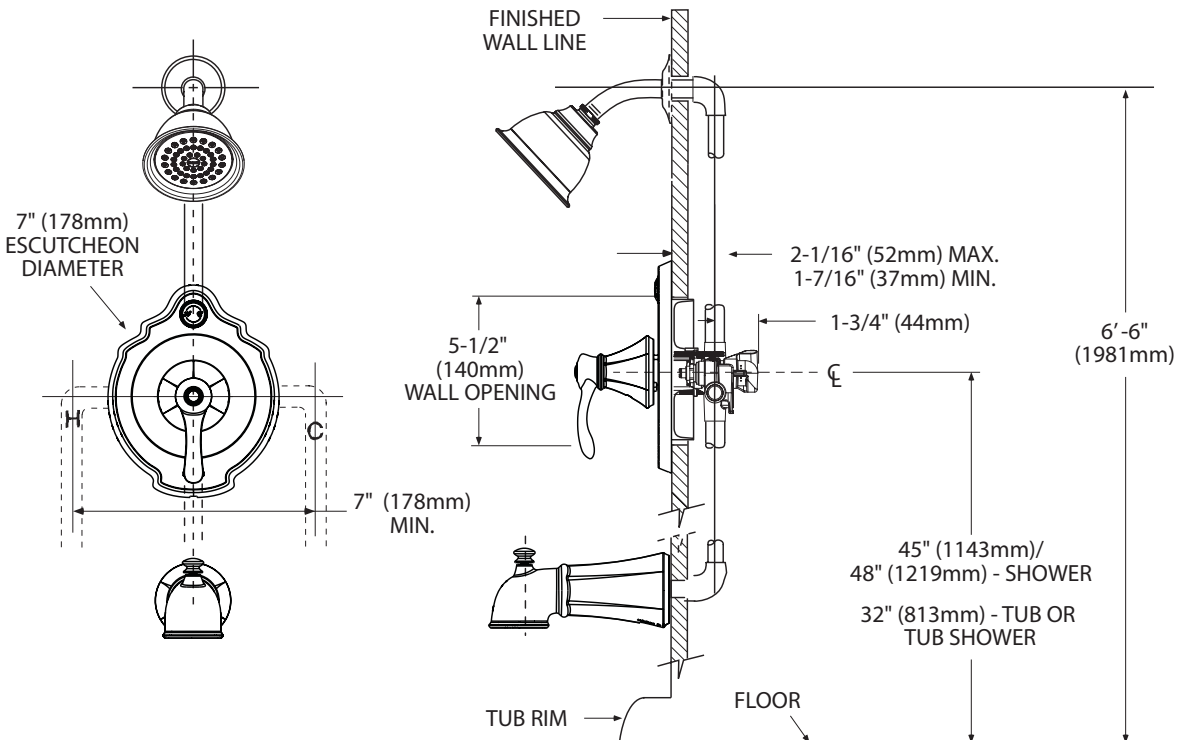

CRITICAL DIMENSIONS

(DO NOT SCALE)

FOR MORE INFORMATION CALL: 1-800-BUY-MOEN

www.moen.com