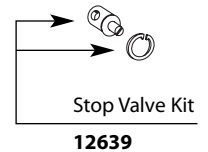

Solace™ Single-Handle Posi-Temp® Tub/Shower Trim

Valve Trim Only
TS373
TS373BN

Shower Trim Only
TS377
TS377BN

Tub Shower Trim
TS379
TS379BN

Finish
Chrome
Brushed Nickel

Order by Part Number for use with S932 1/2" cc valve

Shower Arm & Flange

S153 Chrome
S153BN Brushed Nickel

Showerhead

S176 Chrome
S176BN Brushed Nickel

Prior to 02/01/07

Stop Valve Kit
12639

Stop Tube Kit

96987 Chrome
96987BN Brushed Nickel

Temperature Limit Stop

106479

Escutcheon Screws (2)

15528 Chrome
163BN Brushed Nickel

Shower Escutcheon

123808 Chrome
123808BN Brushed Nickel

Handle Kit

123811 Chrome
123811BN Brushed Nickel

Diverter Tub Spout

S174 Chrome
S174BN Brushed Nickel

Handle Cap & Screw

123799 Chrome
123799BN Brushed Nickel