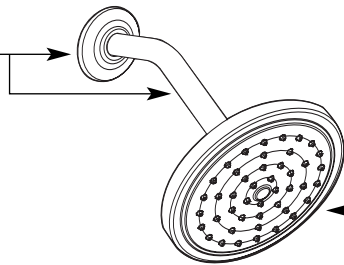

Solace™ Single-Handle Posi-Temp® Tub/Shower Trim

Valve Trim Only
TS373
TS373BN

Shower Trim Only
TS377
TS377BN

Tub Shower Trim
TS379
TS379BN

Finish
Chrome
Brushed Nickel

Order by Part Number for use with S932 1/2" cc valve

Shower Arm & Flange

S153 Chrome
S153BN Brushed Nickel

Showerhead

S176 Chrome
S176BN Brushed Nickel

Prior to 02/01/07

Stop Valve Kit
12639

Stop Tube Kit

96987 Chrome
96987BN Brushed Nickel

Temperature Limit Stop

106479

Escutcheon Screws (2)

15528 Chrome
163BN Brushed Nickel

Shower Escutcheon

123808 Chrome
123808BN Brushed Nickel

Handle Kit

123811 Chrome
123811BN Brushed Nickel

Diverter Tub Spout

S174 Chrome
S174BN Brushed Nickel

Handle Cap & Screw

123799 Chrome
123799BN Brushed Nickel