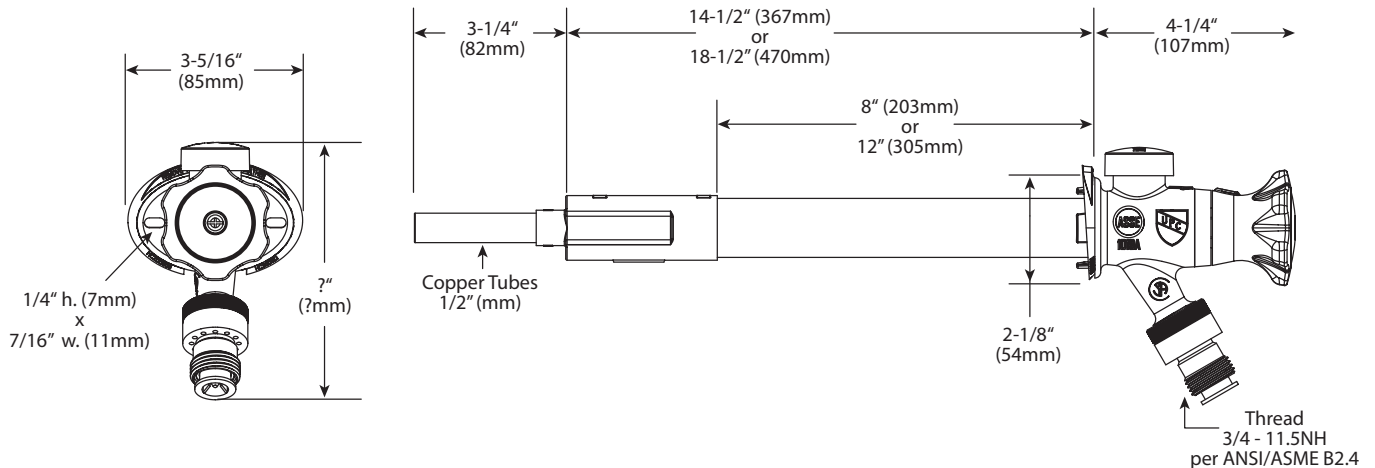

CRITICAL DIMENSIONS

(DO NOT SCALE)