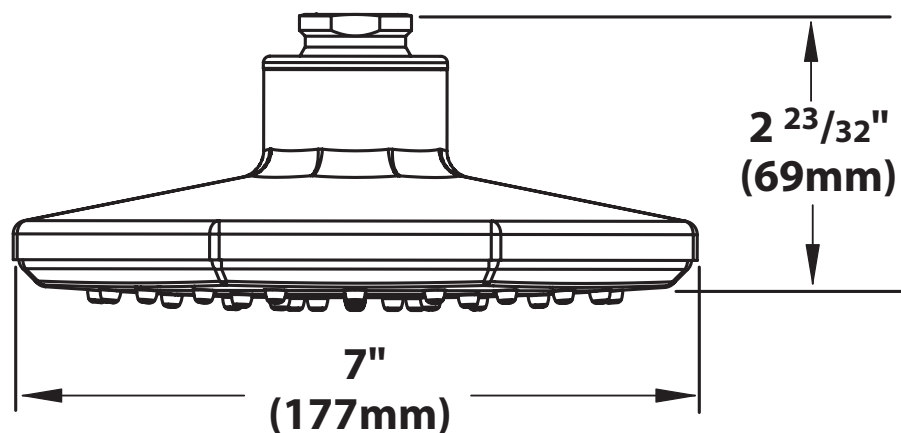

DESCRIPTION

- Metal spray face and shell
- Brass swivel ball assembly
- Available in chrome plated, LifeShine® brushed nickel, or oil rubbed bronze finish

OPERATION

- Self pressurizing design provides strong performance regardless of line pressure
- Single spray function

7" Rain Shower Showerhead

(Showerhead Only)

Models: S146, S146BN, S146ORB

From point to point diagonally

CRITICAL DIMENSIONS

(DO NOT SCALE)