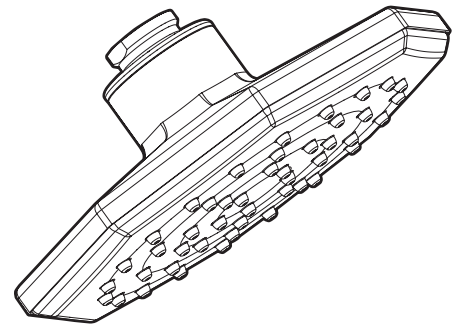

DESCRIPTION

- Metal spray face and shell
- Brass swivel ball assembly
- Available in chrome plated, LifeShine® brushed nickel, or oil rubbed bronze finish

OPERATION

- Self pressurizing design provides strong performance regardless of line pressure
- Single spray function

7" Rain Shower Showerhead

(Showerhead Only)

Models: S146, S146BN, S146ORB

From point to point diagonally

CRITICAL DIMENSIONS

(DO NOT SCALE)