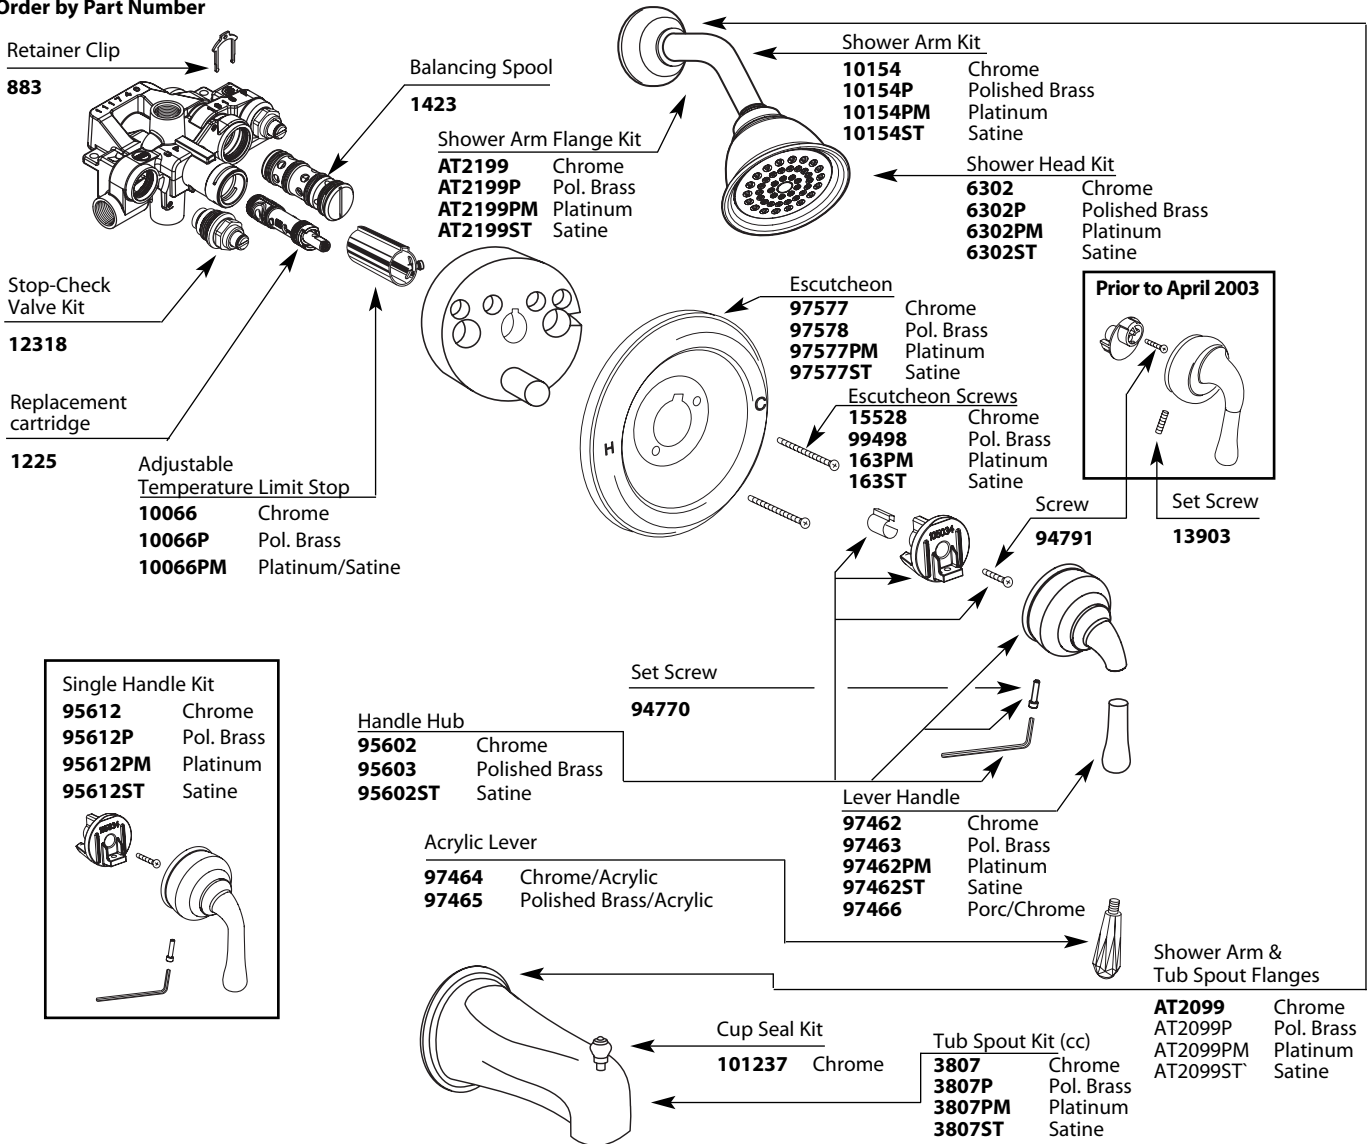

Buy it for looks. Buy it for life.®

Illustrated Parts

Valve Trim			Shower Only			Tub & Shower		
MODEL	HANDLE	FINISH	MODEL	HANDLE	FINISH	MODEL	HANDLE	FINISH
T3132	Lever	Chrome	T3124	Lever	Chrome	T3129	Lever	Chrome
T3132CP	Lever	Chrome/Pol. Brass	T3124CP	Lever	Chrome/Pol. Brass	T3129CP	Lever	Chrome/Pol. Brass
T3132CPC	Lever	Chrome/Porcelain	T3124CPC	Lever	Chrome/Porcelain	T3129CPC	Lever	Chrome/Porcelain
T3132P	Lever	Polished Brass	T3124P	Lever	Polished Brass	T3129P	Lever	Polished Brass
T3132ST	Lever	Satine	T3124PMC	Lever	Platinum/Chrome	T3129PMC	Lever	Platinum/Chrome
T3132PM	Lever	Platinum	T3124PM	Lever	Platinum	T3129PM	Lever	Platinum
T3133	Lever	Chrome	T3124STP	Lever	Satine/Pol. Brass	T3129STP	Lever	Satine/Pol. Brass
			T3124ST	Lever	Satine	T3129ST	Lever	Satine
			T3125	Lever	Chrome	T3127	Lever	Chrome

DISCONTINUED SKUS											
T3132W	T3124W	T3125CP	T3129W	T3127CP	RT3133BP	RT3133CG	T3133P	T3133W	T3127P	T3127W	RT3127BP
RT3127CG	T3125P	T3125W	RT3125BP	RT3125CG	3133	3133P	3133W	3128	3128CP	3128P	3128W
3127	3127CP	3127P	3127W	3126	3126CP	3126W	3125	3125CP	3125P	3125W	RT3133ST
RT3133PM	RT3133P	RT3133	RT3125/AT299	RT3125P/AT2199P	RT3125P/AT2199P	RT3125P/AT2199P	RT3125PM/AT2199PM	RT3125ST/AT2199ST			
RT3127/AT2099	RT3127P/AT2099P	RT3127P/AT2099P	RT3127PM/AT2099PM	RT3127ST/AT2099ST							

Order by Part Number