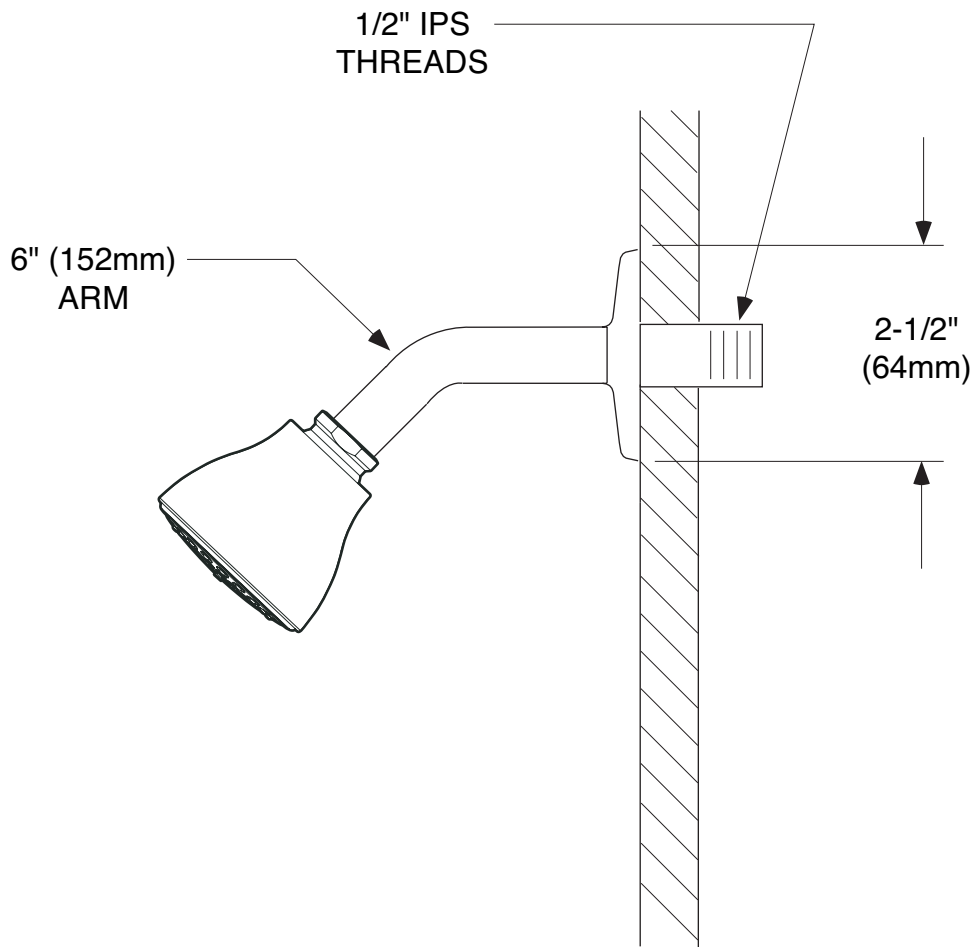

Buy it for looks. Buy it for life.®

Specifications

DESCRIPTION

- Fixed mount showerhead only
- Nonmetallic spray face
- Nonmetallic shell

OPERATION

- Single spray

FLOW

- Showerhead limited to 2.5 gpm (9.5 L/min) Max

EASY CLEAN® XL
Showerhead (only)

Models:	6300	Chrome
	6300BC	Brushed Chrome
	6300P	Polished Brass

CRITICAL DIMENSIONS

(DO NOT SCALE)