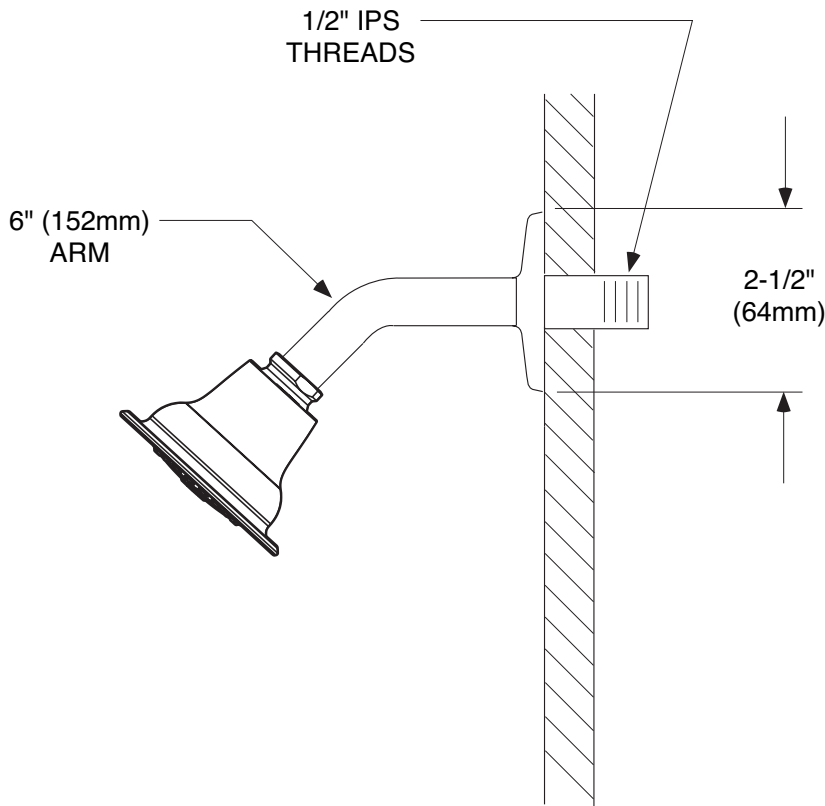

Buy it for looks. Buy it for life.®

Specifications

FAUCET DESCRIPTION

- Fixed mount showerhead only
- Nonmetallic spray face
- Nonmetallic shell

OPERATION

- Single spray

FLOW

- Showerhead limited to 2.5 gpm (9.5 L/min) Max

EASY CLEAN® XLT Showerhead (only)

Models:	6303	Chrome
	6303PM	Platinum
	6303ST	Satine
	6303P	Polished Brass
	6303ORB	Oil Rubbed Bronze
	6303BN	Brushed Nickel

CRITICAL DIMENSIONS

(DO NOT SCALE)