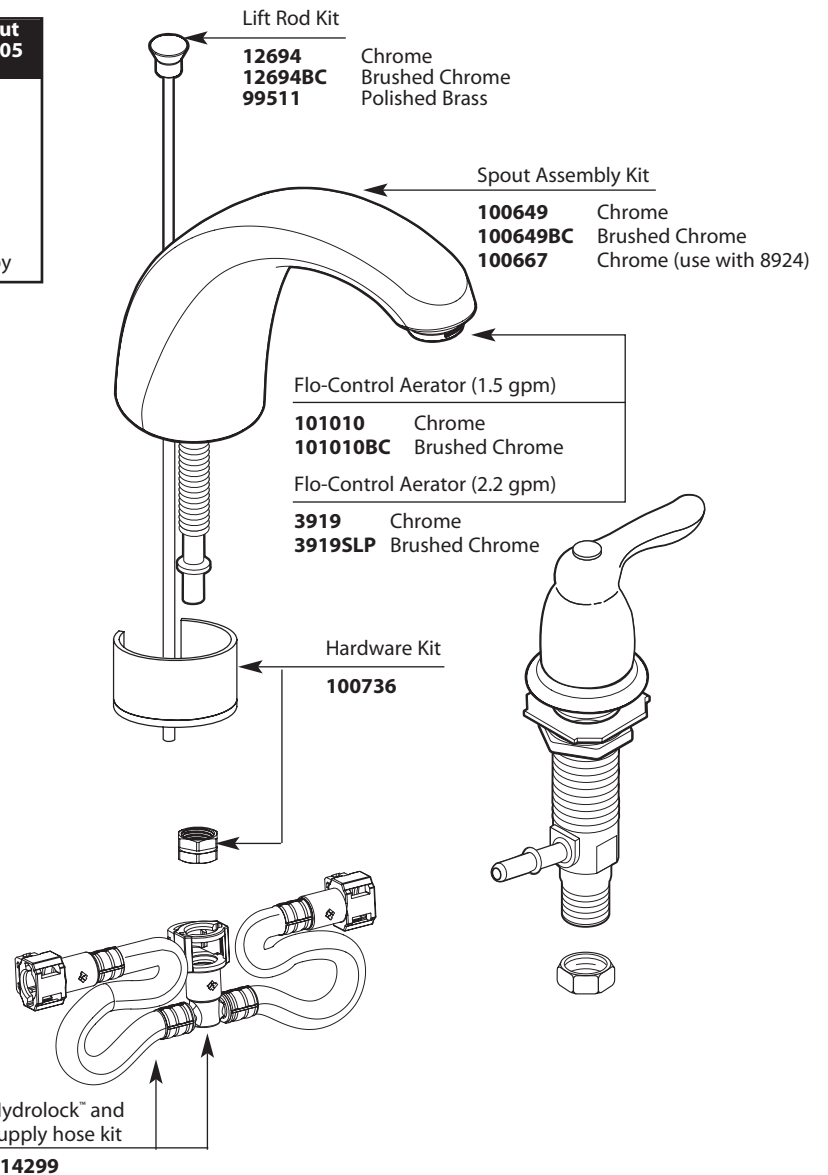

Buy it for looks. Buy it for life.®

■ Order by Part Number

There is more than 1 version of this model.
Page down to identify the version you have.

Illustrated Parts

| CHATEAU® | | |
|---------------------------------------|-------------------|-----------------------|
| Two-Handle Widespread Lavatory Faucet | | |
| MODEL | TYPE | FINISH |
| 4944 | Lav w/metal waste | Chrome |
| 4949 | Lav w/metal waste | Chrome/Polished Brass |
| 4945 | Lav w/metal waste | Chrome |
| 4945BC | Lav w/metal waste | Brushed Chrome |
| 8922 | Lav w/metal waste | Chrome |
| 8924 | Lav w/grid waste | Chrome |
| DISCONTINUED SKUS | | |
| 4944A | Lav w/metal waste | Antique Brass |
| 4944P | Lav w/metal waste | Polished Brass |
| 4944W | Lav w/metal waste | Glacier |

Buy it for looks. Buy it for life.®

■ Order by Part Number

Illustrated Parts

| CHATEAU® | | |
|---------------------------------------|-------------------|--------|
| Two-Handle Widespread Lavatory Faucet | | |
| MODEL | TYPE | FINISH |
| 8922 | Lav w/metal waste | Chrome |
| 8924 | Lav w/grid waste | Chrome |

Handle Screw
90507 Chrome

Wing Handle Insert Kit
14904 Chrome

Wing Handle Hub Kit (Hot & Cold)
90506 Chrome

Cartridge Nut
13401

Cartridge Nut prior to 1/6/05
 Replaced by

Spout Assembly Kit
96472 Chrome (with lift rod hole)
96495 Chrome (used with 8924, no lift rod hole)

Handle Adapter Kit
90274

Flo-Control Aerator (1.5 gpm)
101010 Chrome
 Flo-Control Aerator (2.2 gpm)
3919 Chrome

Replacement Cartridge
1224

Escutcheon
14349 Chrome

Hardware Package
11926

Valve body (includes cartridge & cartridge nut)
1371 - HOT
1373 - COLD