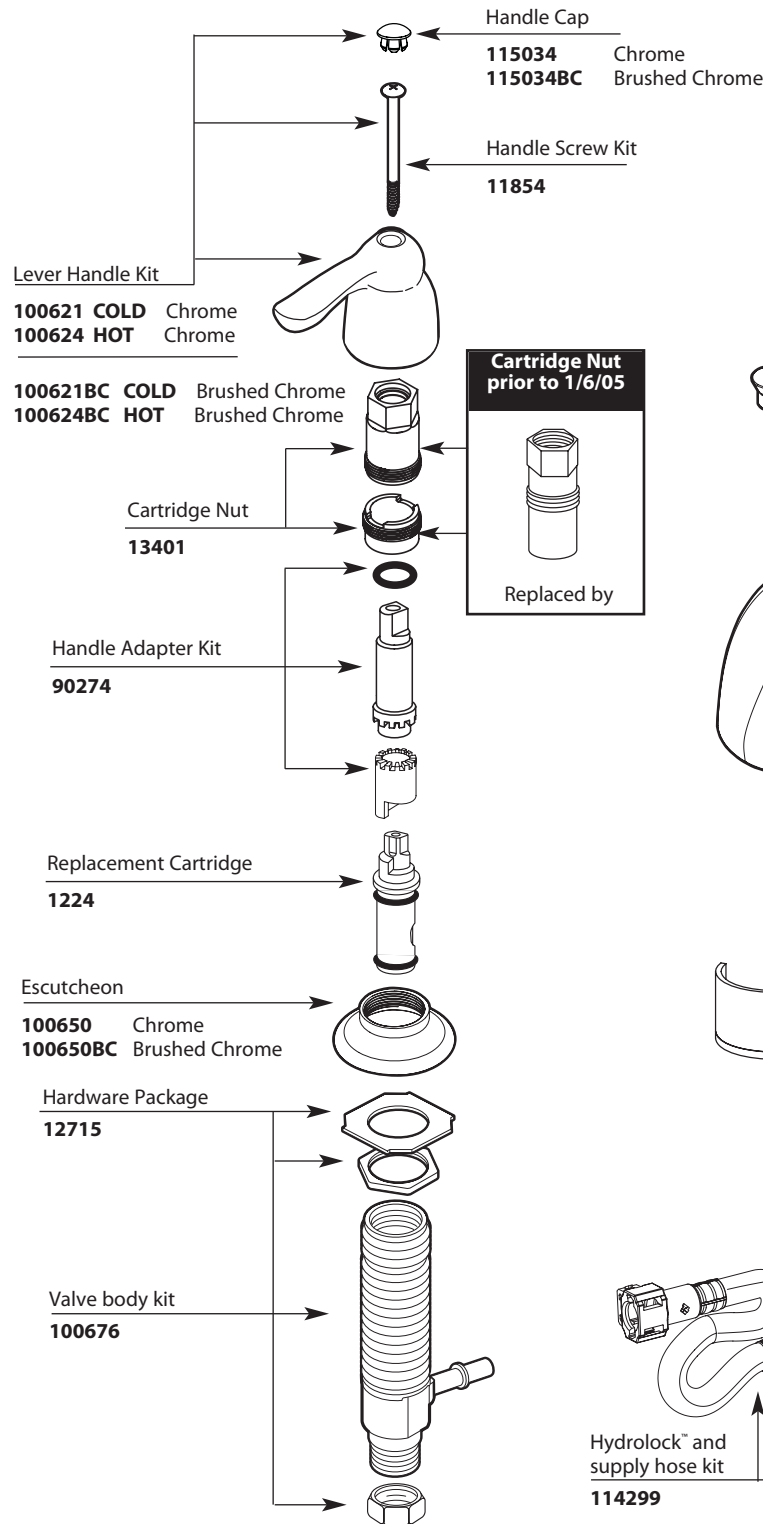

Buy it for looks. Buy it for life.®

■ Order by Part Number

There is more than 1 version of this model.
Page down to identify the version you have.

Illustrated Parts

| CHATEAU® | | |
|---------------------------------------|-------------------|-----------------------|
| Two-Handle Widespread Lavatory Faucet | | |
| MODEL | TYPE | FINISH |
| 4944 | Lav w/metal waste | Chrome |
| 4949 | Lav w/metal waste | Chrome/Polished Brass |
| 4945 | Lav w/metal waste | Chrome |
| 4945BC | Lav w/metal waste | Brushed Chrome |
| 8922 | Lav w/metal waste | Chrome |
| 8924 | Lav w/grid waste | Chrome |
| DISCONTINUED SKUS | | |
| 4944A | Lav w/metal waste | Antique Brass |
| 4944P | Lav w/metal waste | Polished Brass |
| 4944W | Lav w/metal waste | Glacier |

Buy it for looks. Buy it for life.®

■ Order by Part Number

Illustrated Parts

| CHATEAU® | | |
|---------------------------------------|-------------------|--------|
| Two-Handle Widespread Lavatory Faucet | | |
| MODEL | TYPE | FINISH |
| 8922 | Lav w/metal waste | Chrome |
| 8924 | Lav w/grid waste | Chrome |

Handle Screw
90507 Chrome

Wing Handle Insert Kit
14904 Chrome

Wing Handle Hub Kit (Hot & Cold)
90506 Chrome

Cartridge Nut
13401

Cartridge Nut prior to 1/6/05
 Replaced by

Spout Assembly Kit
96472 Chrome (with lift rod hole)
96495 Chrome (used with 8924, no lift rod hole)

Handle Adapter Kit
90274

Flo-Control Aerator (1.5 gpm)
101010 Chrome
 Flo-Control Aerator (2.2 gpm)
3919 Chrome

Replacement Cartridge
1224

Escutcheon
14349 Chrome

Hardware Package
11926

Valve body (includes cartridge & cartridge nut)
1371 - HOT
1373 - COLD