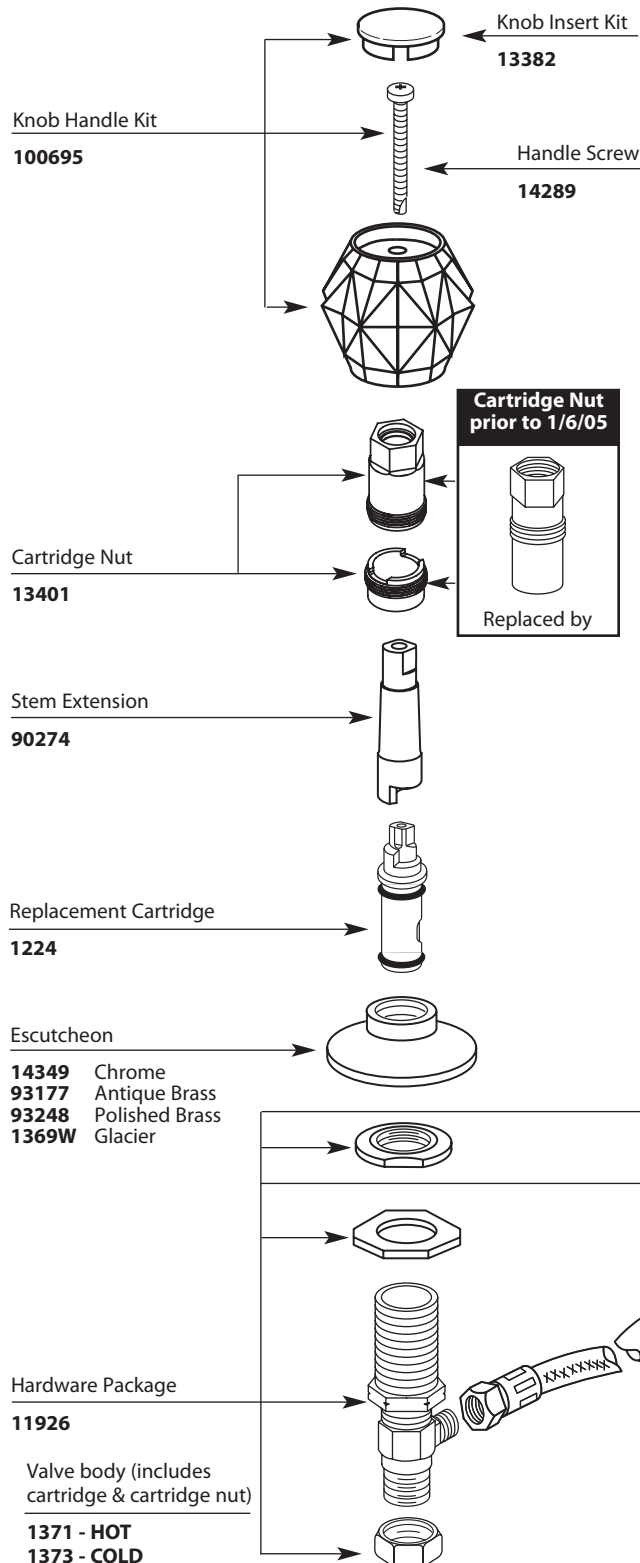

# Illustrated Parts

CHATEAU®		
Two-Handle Widespread Lavatory Faucet		
MODEL	TYPE	FINISH
4962	Lav w/metal waste	Chrome
4962P	Lav w/metal waste	Polished Brass
64962	Lav w/50-50 waste	Chrome
DISCONTINUED SKUS		
4962A	Lav w/metal waste	Antique Brass
4962W	Lav w/metal waste	Glacier
64962P	Lav w/50-50 waste	Polished Brass

Buy it for looks. Buy it for life.®

■ Order by Part Number