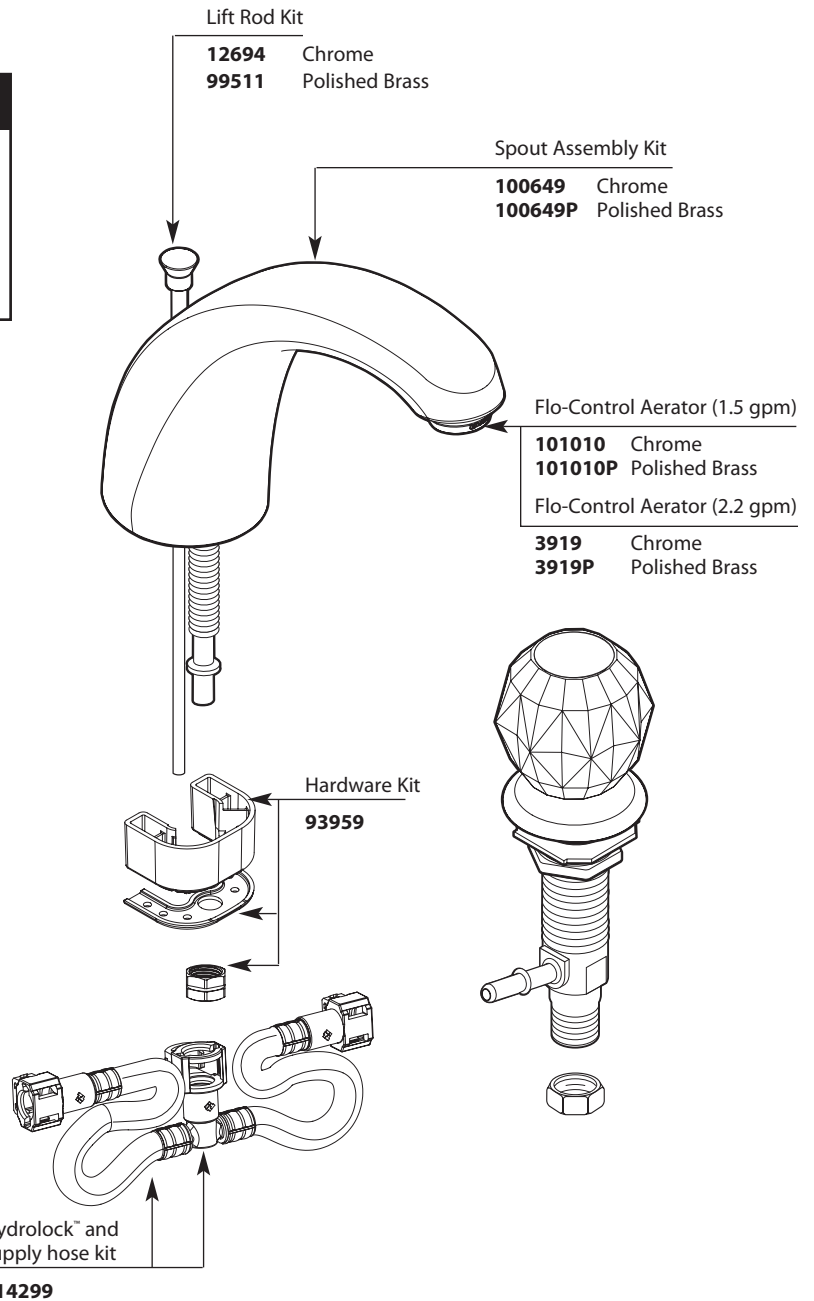

# Illustrated Parts

CHATEAU®		
Two-Handle Widespread Lavatory Faucet		
MODEL	TYPE	FINISH
4962	Lav w/metal waste	Chrome
4962P	Lav w/metal waste	Polished Brass
64962	Lav w/50-50 waste	Chrome
DISCONTINUED SKUS		
4962A	Lav w/metal waste	Antique Brass
4962W	Lav w/metal waste	Glacier
64962P	Lav w/50-50 waste	Polished Brass