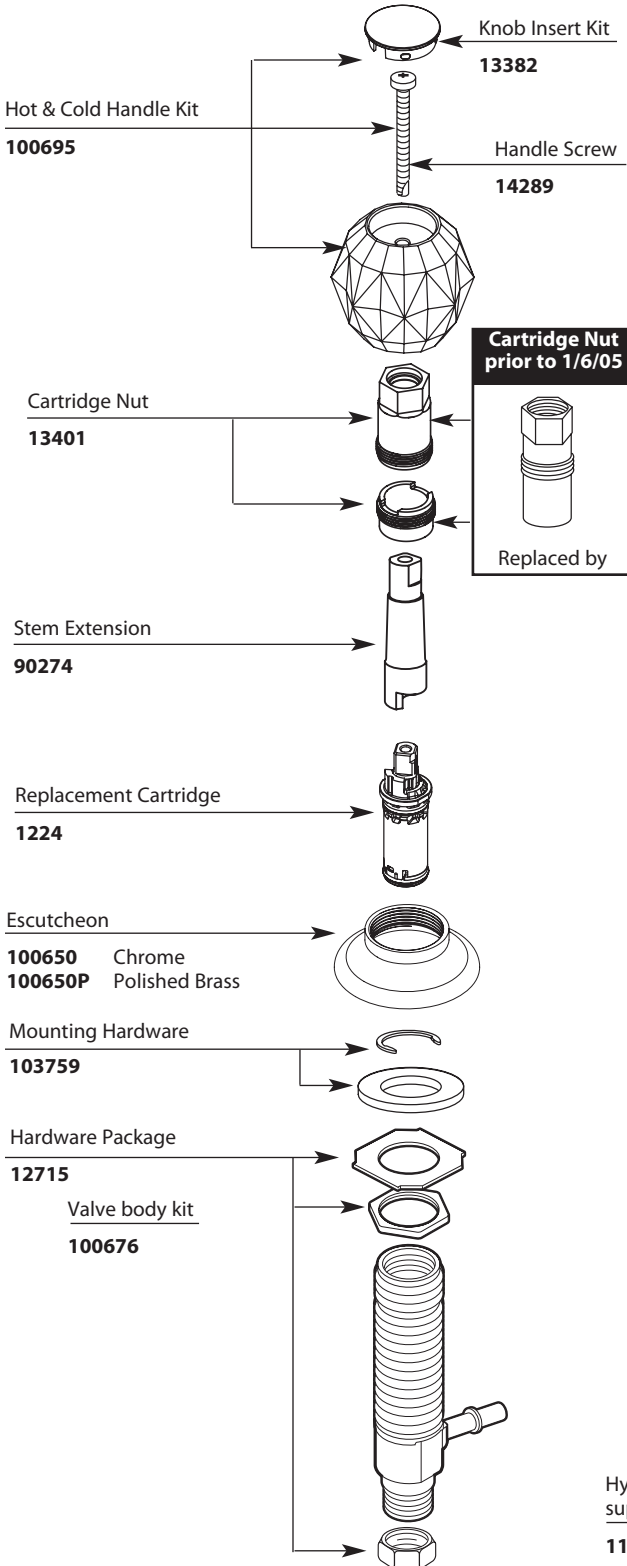

Buy it for looks. Buy it for life.®

■ Order by Part Number

*There is more than 1 version of this model.  
Page down to identify the version you have.*

# Illustrated Parts

CHATEAU®		
Two-Handle Widespread Lavatory Faucet		
MODEL	TYPE	FINISH
4962	Lav w/metal waste	Chrome
4962P	Lav w/metal waste	Polished Brass
64962	Lav w/50-50 waste	Chrome
DISCONTINUED SKUS		
4962A	Lav w/metal waste	Antique Brass
4962W	Lav w/metal waste	Glacier
64962P	Lav w/50-50 waste	Polished Brass

Buy it for looks. Buy it for life.®

■ Order by Part Number