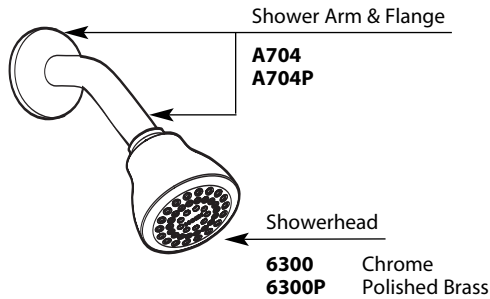

Buy it for looks. Buy it for life.®

Illustrated Parts

CHATEAU® POSI-TEMP® Single-Handle Tub/Shower Valve

Valve Trim

MODEL	FINISH
T181	Chrome
T181P	Pol. Brass

Shower Only

MODEL	FINISH
2352	Chrome
2356	Chrome
2362	Chrome
T182	Chrome
T182P	Pol. Brass

Tub & Shower

MODEL	FINISH
2353	Chrome
2353P	Chrome
2357	Chrome
2363	Chrome
T183	Chrome
T183P	Pol. Brass
T184	Chrome

DISCONTINUED SKUS

2351	2354	2362P	2364	T184P
2352P	2356P	2362W	2364P	T184W
2352W	2357P	2363P	T181W	T2331
2353W	2361	2363W	T182W	T2332