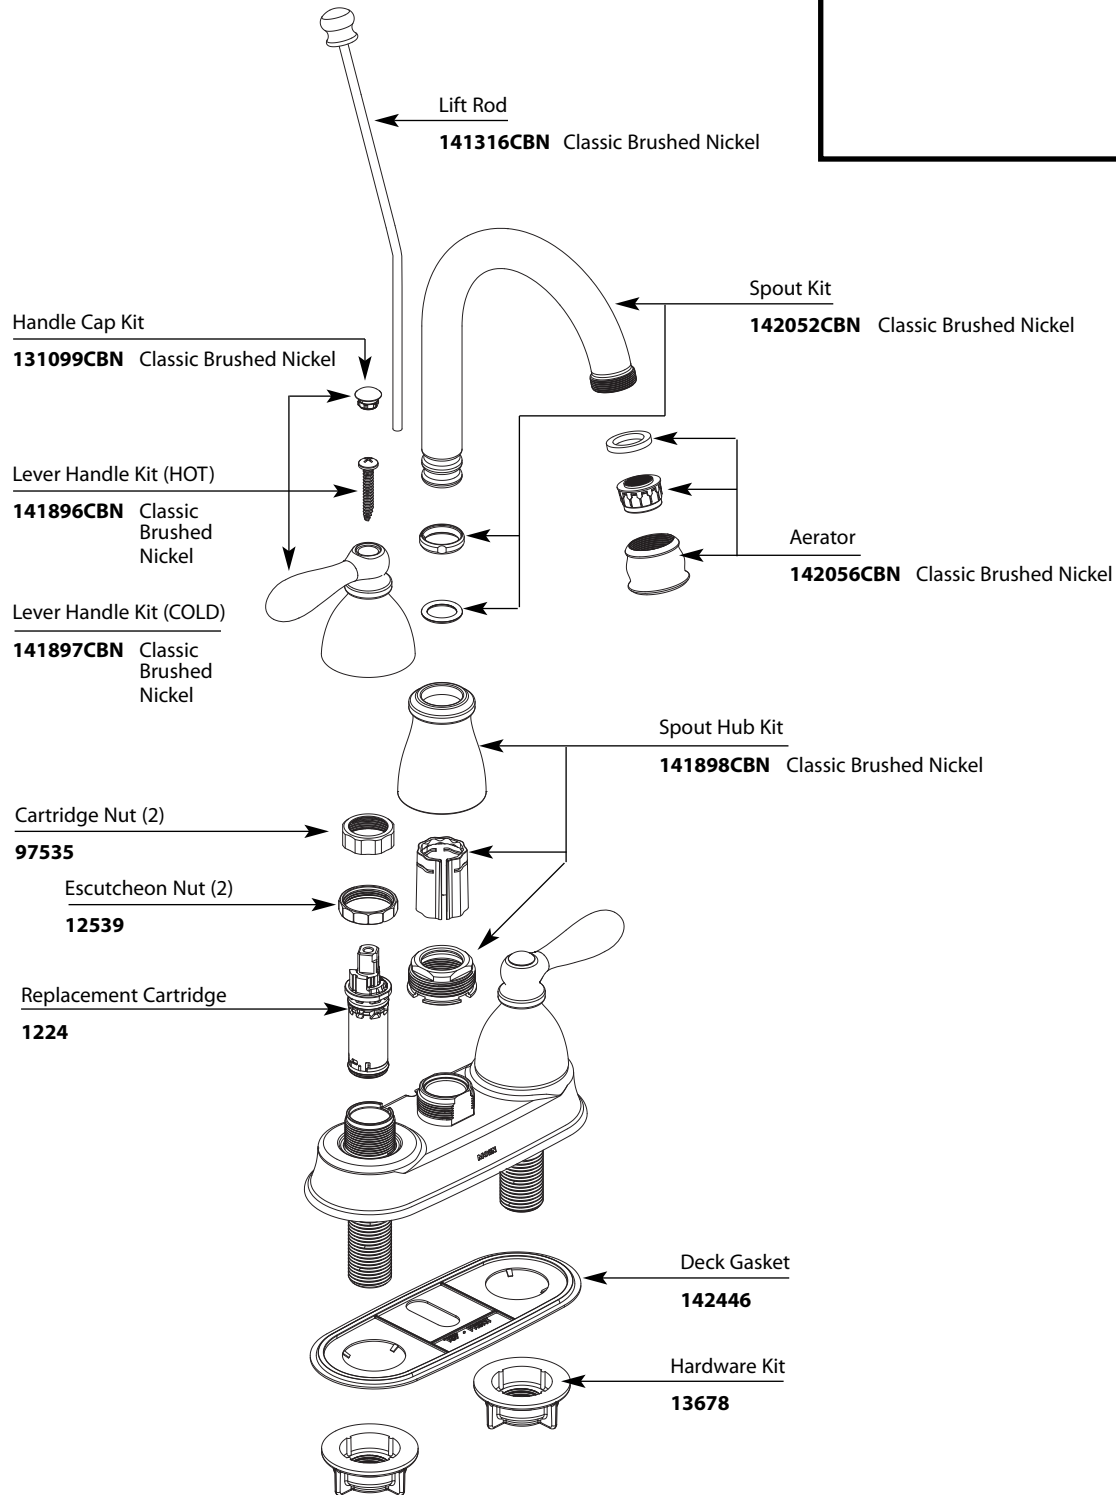

Buy it for looks. Buy it for life.®

Illustrated Parts

■ Order by Part Number

CALDWELL™		
Two Handle Lavatory Faucet		
MODEL	TYPE	FINISH
84667CBN	Lever	Classic Brushed Nickel

TO ORDER PARTS CALL: 1-800-BUY-MOEN
www.moen.com