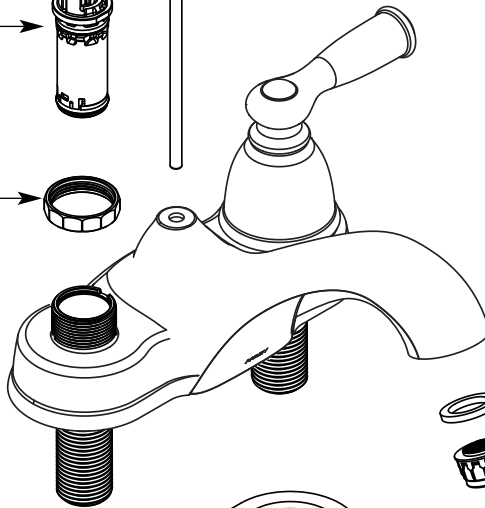

Buy it for looks. Buy it for life.®

Illustrated Parts

■ Order by Part Number

BANBURY® Two Handle Lavatory Faucet		
MODEL	TYPE	FINISH
84912	Lever	Chrome
84912CBN	Lever	Classic Brushed Nickel

Handle Cap

- 131099 Chrome
- 131099CBN Classic Brushed Nickel

Handle Screw

112696

Handle Kit (Cold)

- 142060 Chrome
- 142060CBN Classic Brushed Nickel

(Hot)

- 141954 Chrome
- 141954CBN Classic Brushed Nickel

Lift Rod

- 141392 Chrome
- 141392CBN Classic Brushed Nickel

Cartridge Nut

97355

Replacement Cartridge

1224

Escutcheon Nut

12539

Aerator

- 141661 Chrome
- 141661CBN Classic Brushed Nickel