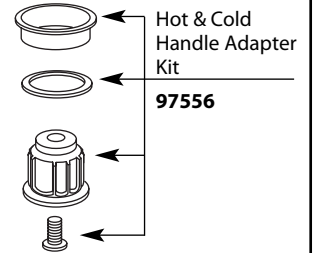

Models Prior to 4/1/02