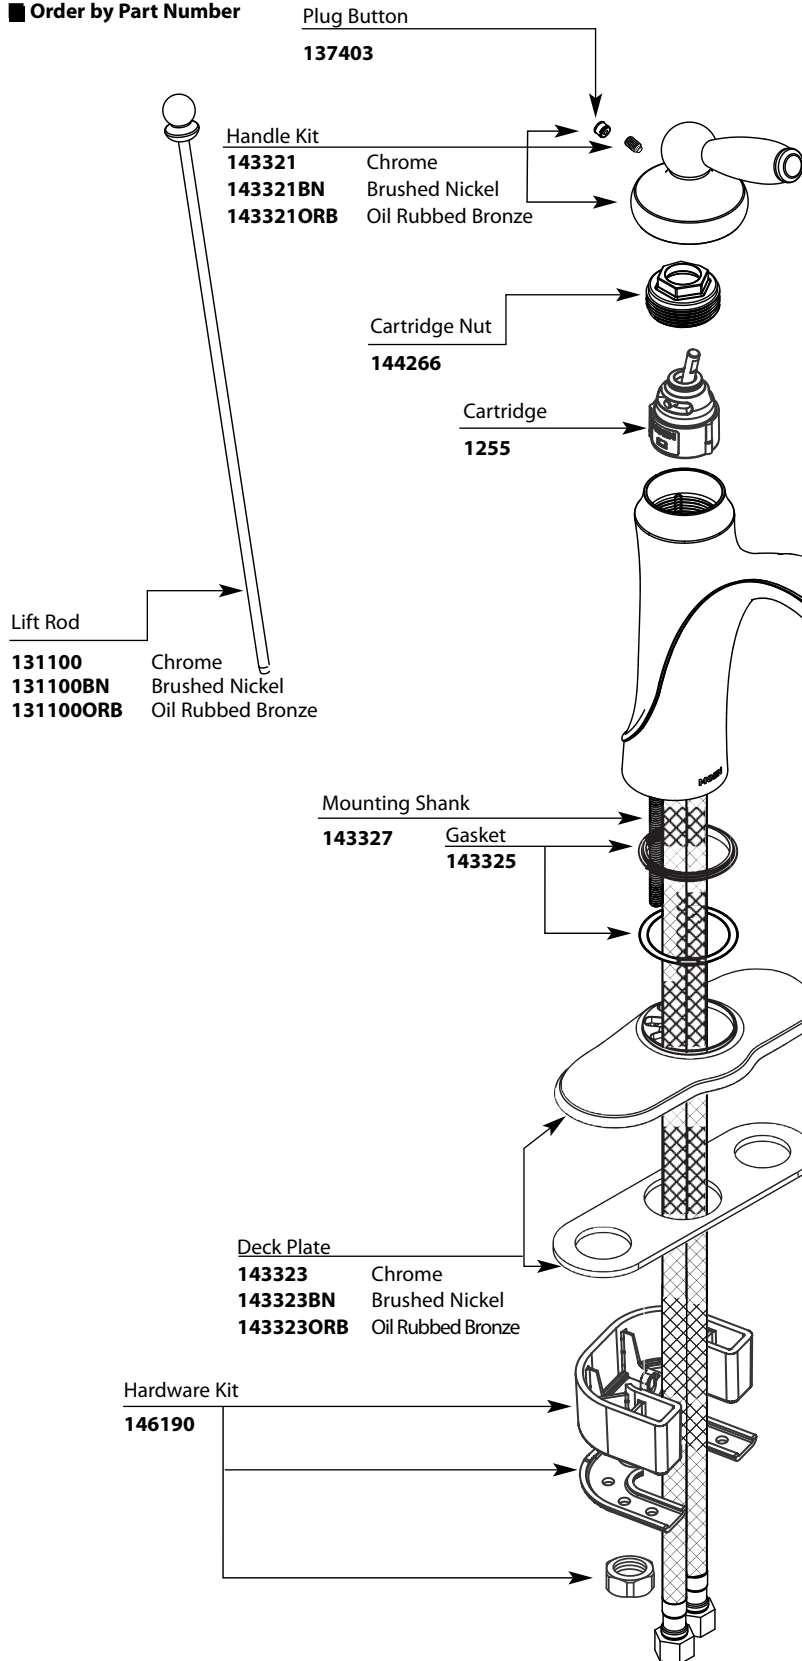

Buy it for looks. Buy it for life.®

Illustrated Parts

■ Order by Part Number

BRANTFORD™ One-Handle Lavatory Faucet		
MODEL	HANDLE	FINISH
6600	Lever	Chrome
6600BN	Lever	Brushed Nickel
6600ORB	Lever	Oil Rubbed Bronze
66600	Lever	Chrome