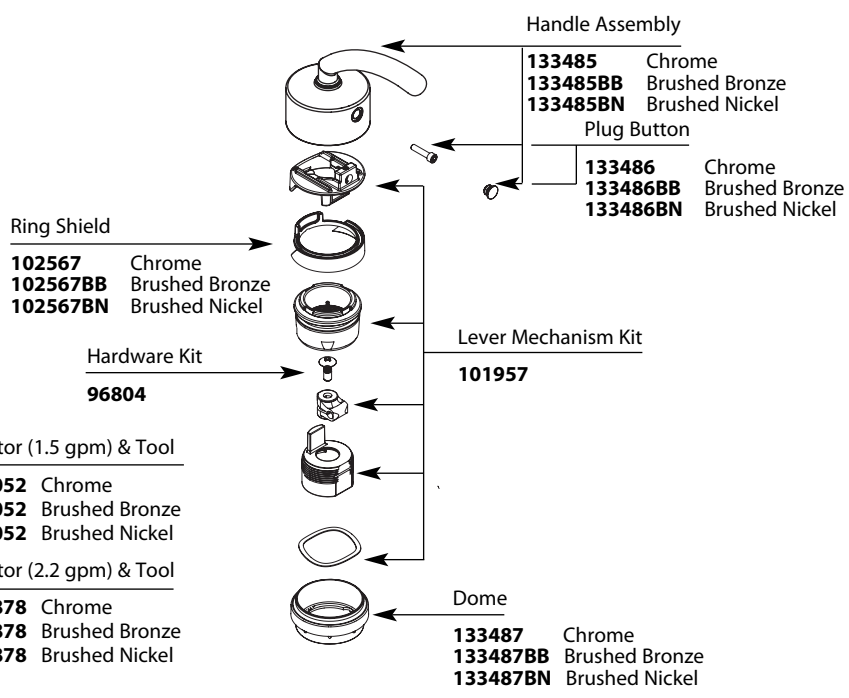

Buy it for looks. Buy it for life.®

Illustrated Parts

■ Order by Part Number

Icon™
Single-Handle Lavatory

MODELS	FINISH
6500	Chrome
6500BB	Brushed Bronze
6500BN	Brushed Nickel

Vessel Extension Kit - Not included with faucet

Vessel Extension Kit
A1717 Chrome
A1717BB Brushed Bronze
A1717BN Brushed Nickel

Waste Nut & Seal

Grid Strainer

Plug Button
133484 Chrome
133484BB Brushed Bronze
133484BN Brushed Nickel