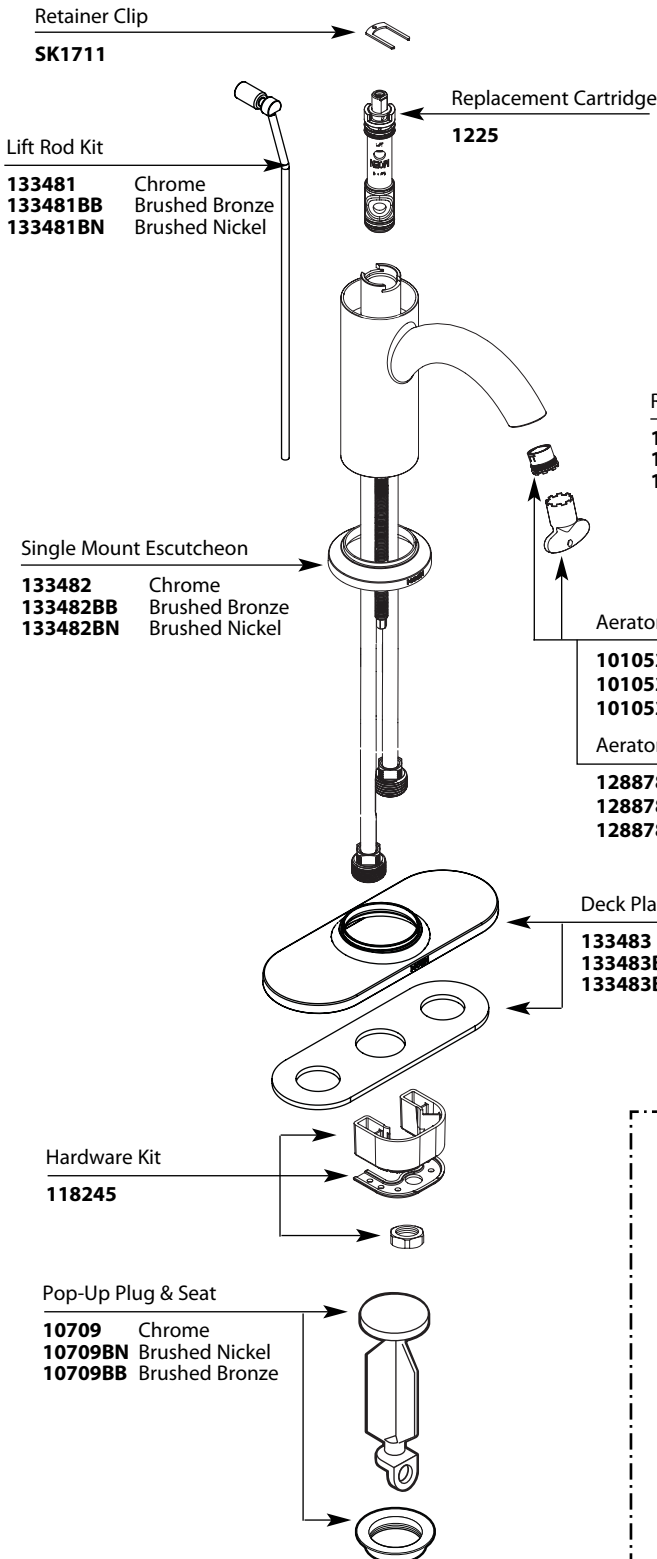

Buy it for looks. Buy it for life.®

Illustrated Parts

■ Order by Part Number

Icon™
Single-Handle Lavatory

MODELS	FINISH
6500	Chrome
6500BB	Brushed Bronze
6500BN	Brushed Nickel

Vessel Extension Kit - Not included with faucet

Vessel Extension Kit
A1717 Chrome
A1717BB Brushed Bronze
A1717BN Brushed Nickel

Waste Nut & Seal

Grid Strainer

Plug Button
133484 Chrome
133484BB Brushed Bronze
133484BN Brushed Nickel