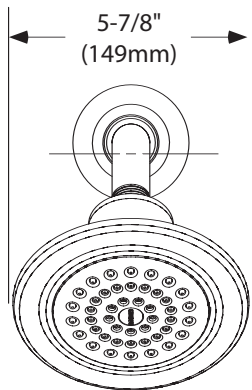

Buy it for looks. Buy it for life.®

Specifications

FAUCET DESCRIPTION

- Metal construction with chrome, LifeShine® brushed bronze or LifeShine® brushed nickel finish

OPERATION

- Single spray

FLOW

- Showerhead limited to 2.5 gpm (9.5 L/min) Max

ICON™ Single Function Showerhead

Models:	6312	Chrome
	6312BB	Brushed Bronze
	6312BN	Brushed Nickel

CRITICAL DIMENSIONS

(DO NOT SCALE)