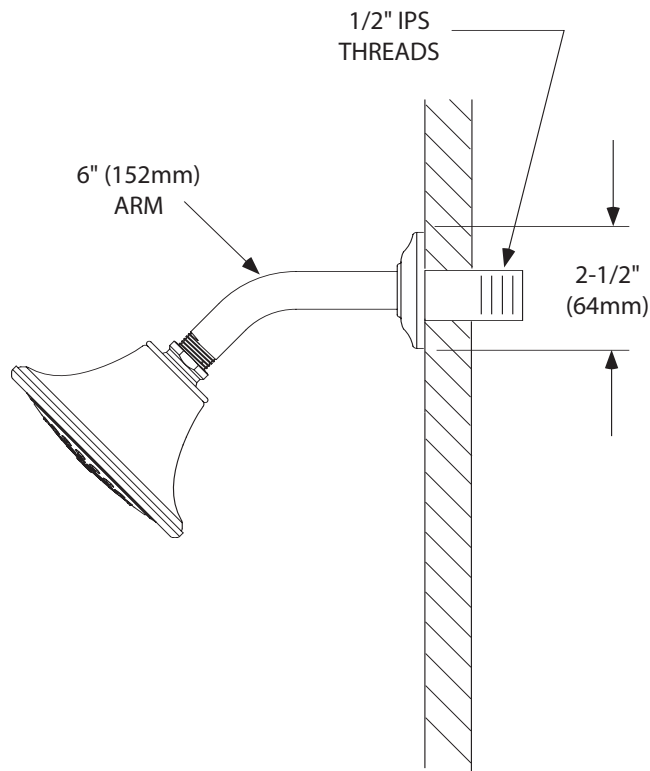

Buy it for looks. Buy it for life.®

Specifications

FAUCET DESCRIPTION

- Metal construction with chrome, LifeShine® brushed bronze or LifeShine® brushed nickel finish

OPERATION

- Single spray

FLOW

- Showerhead limited to 2.5 gpm (9.5 L/min) Max

ICON™ Single Function Showerhead

Models:	6312	Chrome
	6312BB	Brushed Bronze
	6312BN	Brushed Nickel

CRITICAL DIMENSIONS

(DO NOT SCALE)