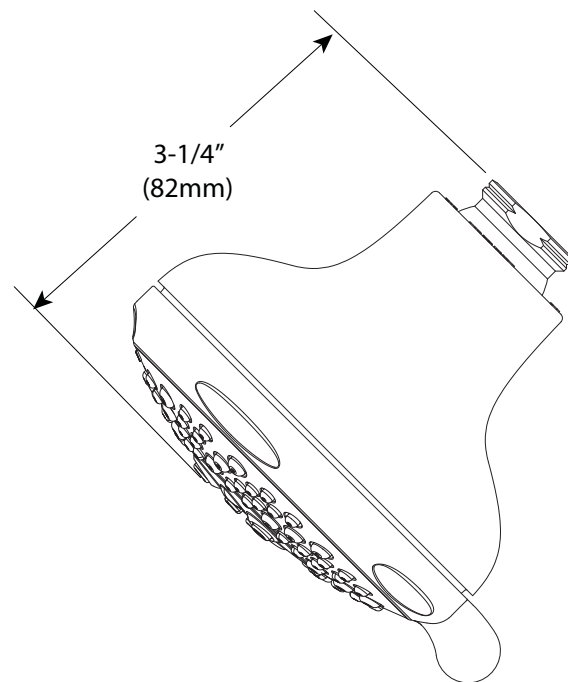

FLOW

- Showerhead limited to 2.5 gpm (9.5 L/min)

STANDARDS

- Third party certified to meet ASME A112.18.1/ CSA B125.1 and all applicable requirements referenced therein

WARRANTY

- Lifetime limited warranty against leaks, drips and finish defects to the original consumer purchaser
- 5 year warranty if used in commercial installations

**Five Function
Wallmount Showerhead**

Model: 21555

CRITICAL DIMENSIONS

(DO NOT SCALE)

FOR MORE INFORMATION CALL: 1-800-BUY-MOEN

www.moen.com