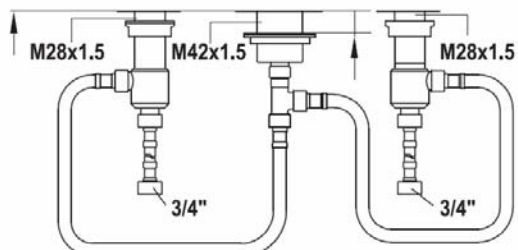

KWC ROMAN TUB ROUGH-IN

Model number:

Z.535.580.931

Roman tub rough-in

Available in:

[931] Raw brass

Features:

- 3-hole two handle
- Flow rate: 12 gpm @ 60 psi

Trim sold separately