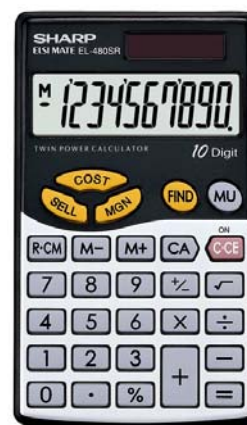

Handheld Calculator

EL480SRB

Sharp's assortment of calculators meet the demands of people in all professional, consumer, and educational categories. Sharp calculators offer an array of features and price points for every personal or business application.

Handheld Calculator –EL480SRB

- Large 10-Digit Display
- Recallable Cost/Sell/Margin
- 3 Digit Punctuation
- Mark-Up Function
- %, Square Root, Change Sign
- Twin Power
- Wallet Included

Dimensions: D 119mm x W 69mm x H 6.6mm / 65 g