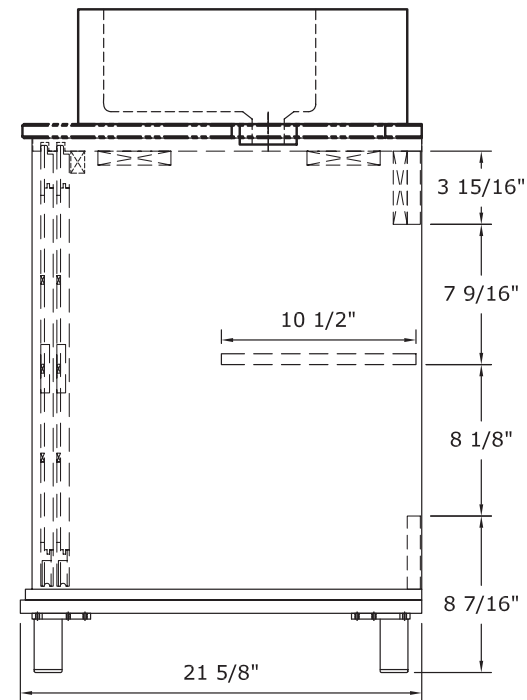

- Overall dimensions: 39"W x 21 1/2"D x 35 5/8"H
- Combo includes pre-installed white Carrara marble top and square vitreous china sink
- Two frosted glass doors
- One inner adjustable shelf
- Ready-to-assemble metal feet
- Brushed Nickel hardware finish
- To complete your bathroom with the Zen Collection please view the coordinating items

39" Vanity Combo
ZEEA3921

Zen Mirror

ZEEM3831

The Zen Collection offers a modern look with spa influences. This wall mirror is finished in Espresso and is an essential piece of any Zen bathroom.

- Overall dimensions: 38" x 1 1/4" x 31"
- Pre-attached hanger mounts
- Espresso finish
- To complete your bathroom with the Zen Collection please view the coordinating items

- Overall dimensions: 14" x 7 1/2" x 31"
- One frosted glass door with slow-closing bumper
- Secure Mount Hanging System
- Three inner adjustable shelves
- Espresso finish
- Brushed Nickel hardware finish
- To complete your bathroom with the Zen Collection please view the coordinating items

- Overall dimensions: 18" x 14" x 18"
- One frosted glass door with slow-closing bumper
- Optional Secure Mount™ Hanging System
- Inner adjustable shelf
- Espresso finish
- Brushed Nickel hardware finish
- To complete your bathroom with the Zen Collection please view the coordinating items