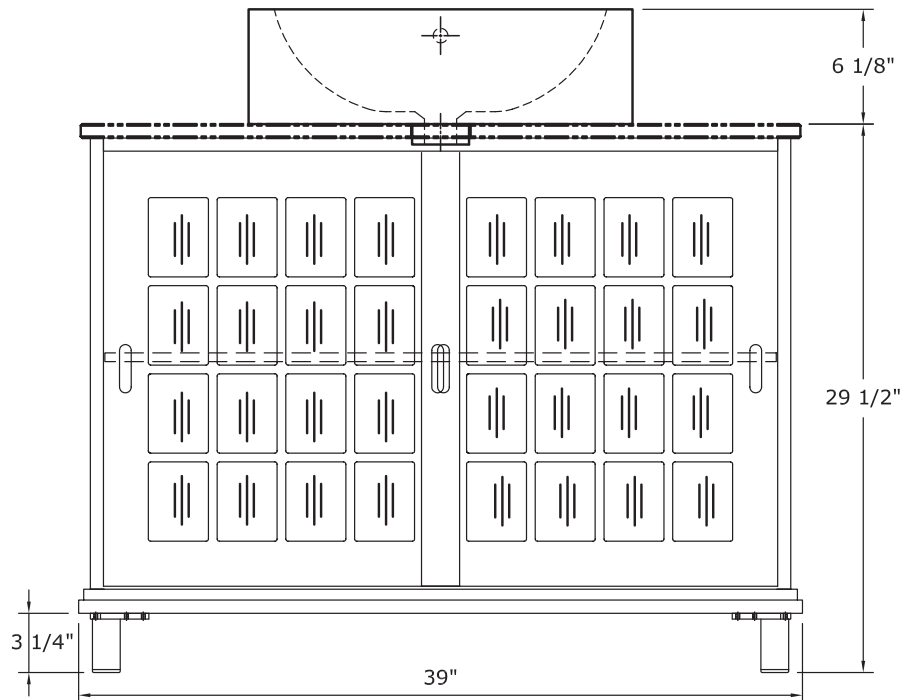

Zen Vanity Combo

ZEEA3922

Faucet Not Included

The Zen Collection offers a modern look with spa influences for your bathroom. This 39" vanity combo has a pair of sliding doors reminiscent of Japanese Shoji screens, finished in Espresso and decorated with frosted glass panels. The vanity includes a White Carrara marble top that comes pre-installed and a square vitreous china sink. The voluminous cabinet has an inner adjustable shelf and is supported by metal feet.

- Overall dimensions: 39"W x 21 1/2"D x 35 5/8"H
- Combo includes pre-installed white Carrara marble top and square vitreous china sink
- Two frosted glass doors
- One inner adjustable shelf
- Ready-to-assemble metal feet
- Brushed Nickel hardware finish
- To complete your bathroom with the Zen Collection please view the coordinating items

39" Vanity Combo
ZEEA3921

Zen Mirror

ZEEM3831

The Zen Collection offers a modern look with spa influences. This wall mirror is finished in Espresso and is an essential piece of any Zen bathroom.

- Overall dimensions: 38" x 1 1/4" x 31"
- Pre-attached hanger mounts
- Espresso finish
- To complete your bathroom with the Zen Collection please view the coordinating items

- Overall dimensions: 14" x 7 1/2" x 31"
- One frosted glass door with slow-closing bumper
- Secure Mount Hanging System
- Three inner adjustable shelves
- Espresso finish
- Brushed Nickel hardware finish
- To complete your bathroom with the Zen Collection please view the coordinating items