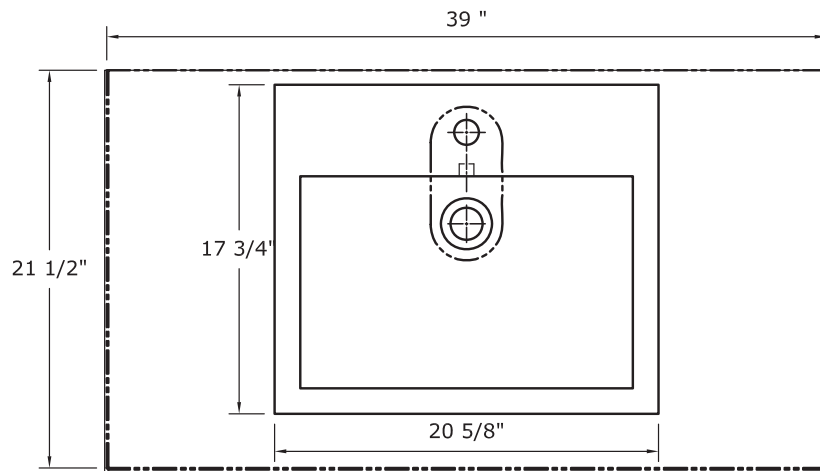

- Overall dimensions: 39"W x 21 1/2"D x 35 5/8"H
- Combo includes pre-installed white Carrara marble top and square vitreous china sink
- Two frosted glass doors
- One inner adjustable shelf
- Ready-to-assemble metal feet
- Brushed Nickel hardware finish
- To complete your bathroom with the Zen Collection please view the coordinating items

39" Vanity Combo
ZEEA3921

Zen Mirror

ZEEM3831

The Zen Collection offers a modern look with spa influences. This wall mirror is finished in Espresso and is an essential piece of any Zen bathroom.

- Overall dimensions: 38" x 1 1/4" x 31"
- Pre-attached hanger mounts
- Espresso finish
- To complete your bathroom with the Zen Collection please view the coordinating items

- Overall dimensions: 14" x 7 1/2" x 31"
- One frosted glass door with slow-closing bumper
- Secure Mount Hanging System
- Three inner adjustable shelves
- Espresso finish
- Brushed Nickel hardware finish
- To complete your bathroom with the Zen Collection please view the coordinating items

- Overall dimensions: 18" x 14" x 18"
- One frosted glass door with slow-closing bumper
- Optional Secure Mount™ Hanging System
- Inner adjustable shelf
- Espresso finish
- Brushed Nickel hardware finish
- To complete your bathroom with the Zen Collection please view the coordinating items