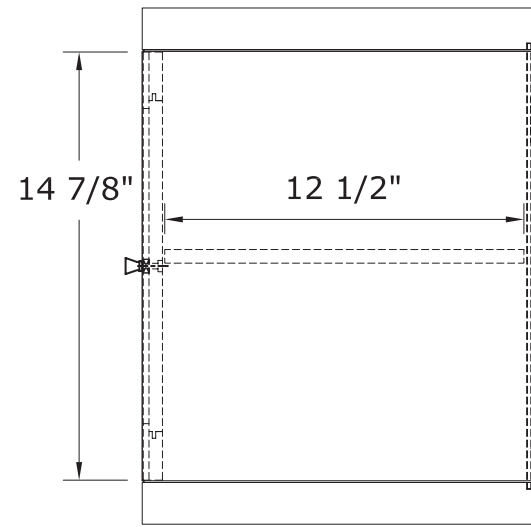

Stackable Cube w/ Glass Door
ZEEW1814