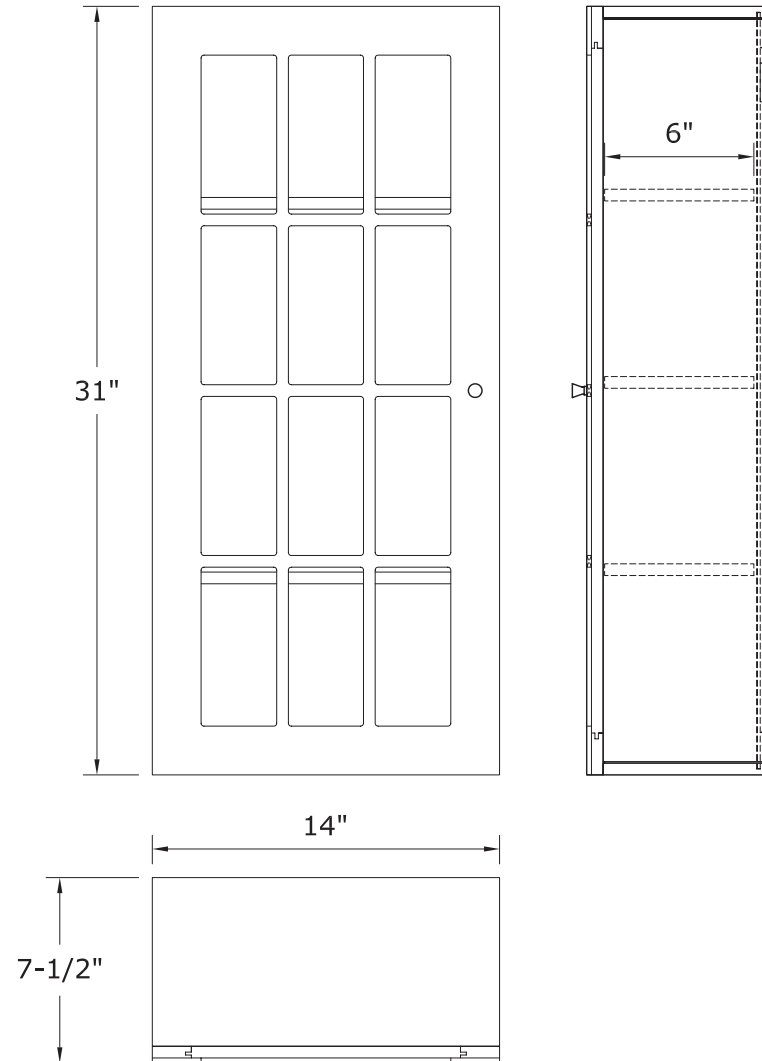

Wall Cabinet
ZEEW1431