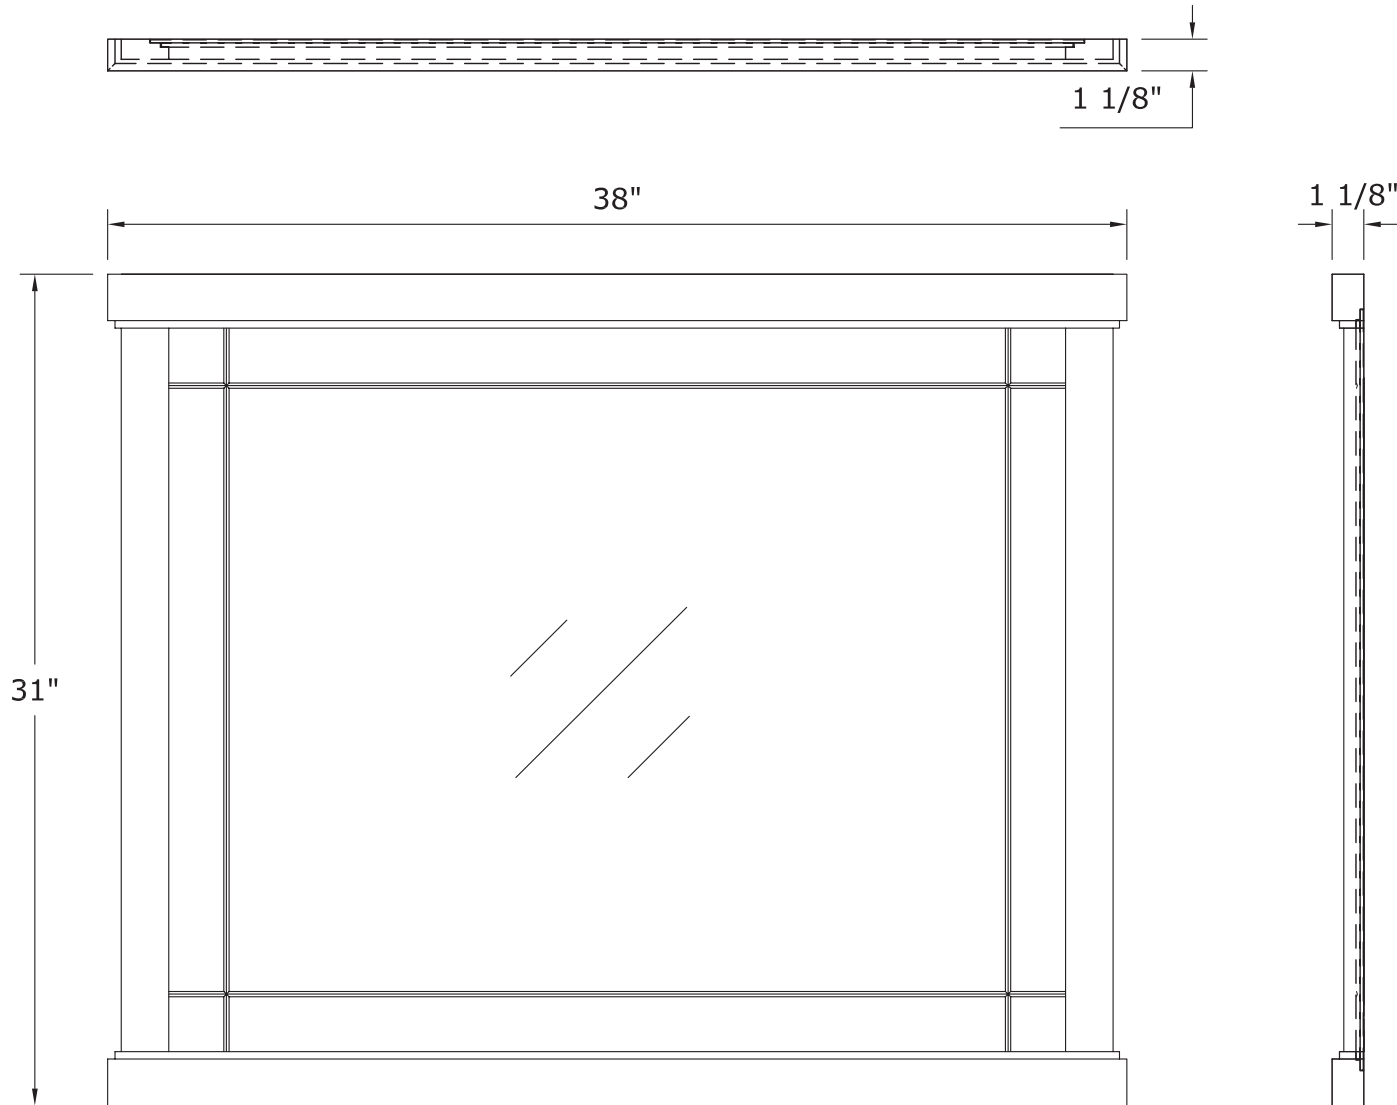

- Overall dimensions: 39"W x 21 1/2"D x 35 5/8"H
- Combo includes pre-installed white Carrara marble top and square vitreous china sink
- Two frosted glass doors
- One inner adjustable shelf
- Ready-to-assemble metal feet
- Brushed Nickel hardware finish
- To complete your bathroom with the Zen Collection please view the coordinating items

39" Vanity Combo
ZEEA3921

Zen Mirror

ZEEM3831

The Zen Collection offers a modern look with spa influences. This wall mirror is finished in Espresso and is an essential piece of any Zen bathroom.

- Overall dimensions: 38" x 1 1/4" x 31"
- Pre-attached hanger mounts
- Espresso finish
- To complete your bathroom with the Zen Collection please view the coordinating items

Mirror
ZEEM3831

Zen Wall Cabinet

ZEEW1431

The Zen Collection offers a modern look with spa influences for your bathroom. This 14" wall cabinet is part of the collection's options for modular storage and has three interior adjustable shelves. The cabinet's door is reminiscent of Japanese Shoji screens, finished in Espresso and decorated with frosted glass panels.

- Overall dimensions: 14" x 7 1/2" x 31"
- One frosted glass door with slow-closing bumper
- Secure Mount Hanging System
- Three inner adjustable shelves
- Espresso finish
- Brushed Nickel hardware finish
- To complete your bathroom with the Zen Collection please view the coordinating items