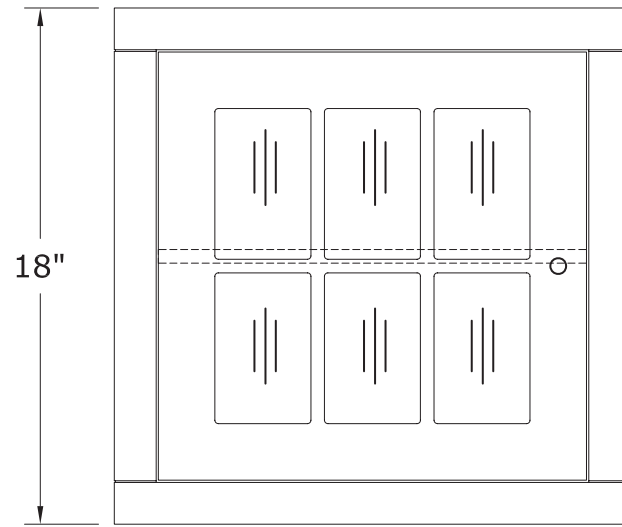

- Overall dimensions: 14" x 7 1/2" x 31"
- One frosted glass door with slow-closing bumper
- Secure Mount Hanging System
- Three inner adjustable shelves
- Espresso finish
- Brushed Nickel hardware finish
- To complete your bathroom with the Zen Collection please view the coordinating items

Wall Cabinet
ZEEW1431

Zen Cube with Door

ZEEW1814

Feet Not Included

The Zen 18" stackable cubes offer modern look with spa influences for any room in your home.

This 18" Zen Cube with door is a smart storage solution, its design allows you to stack it vertically or mount it across your wall. The Zen Cube has one interior adjustable shelf. The cabinet has a rich Espresso finish and decorated with frosted glass panels reminiscent of Japanese Shoji screens will help you organize your daily needs with style. Mix and match this cube with the Zen 18" cube with shelf to create a customized storage.

- Overall dimensions: 18" x 14" x 18"
- One frosted glass door with slow-closing bumper
- Optional Secure Mount™ Hanging System
- Inner adjustable shelf
- Espresso finish
- Brushed Nickel hardware finish
- To complete your bathroom with the Zen Collection please view the coordinating items

Stackable Cube w/ Glass Door
ZEEW1814

Zen Cube with Shelf

ZEEW1431

The Zen 18" stackable cubes offer modern look with spa influences for any room in your home.

This 18" Zen Cube with shelf is a smart storage solution, its design allows you to stack it vertically or mount it across your wall. The Zen Cube will help you organize your daily needs with style it has one adjustable shelf, and a rich Espresso finish. Mix and match this cube with the Zen 18" cube with door to create a customized storage.