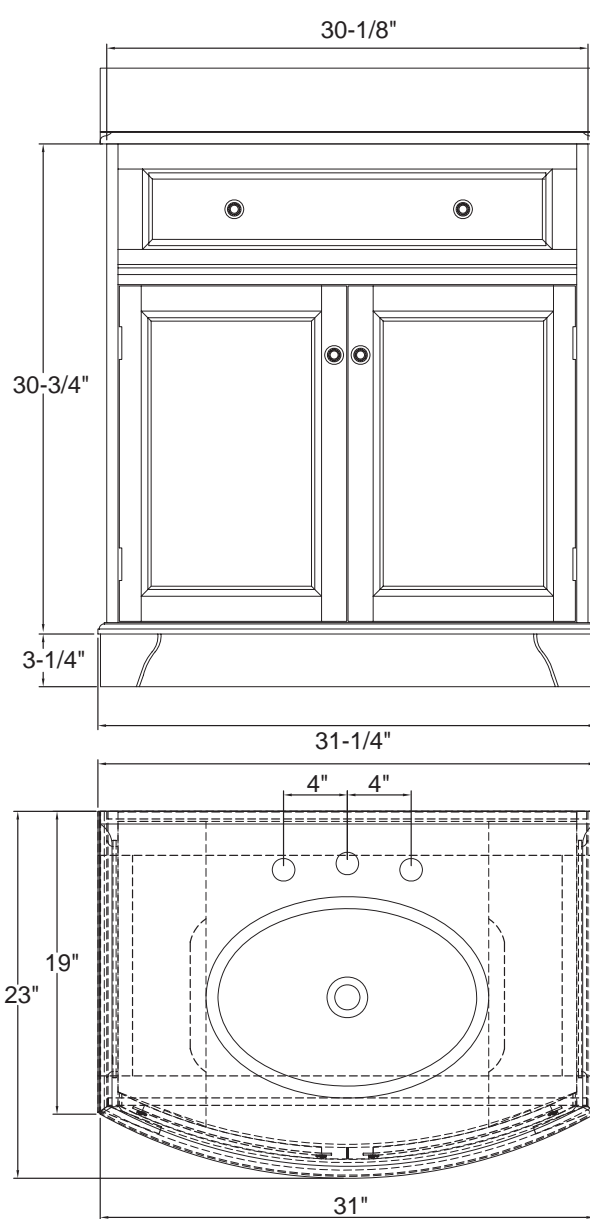

31" Vanity Combo
ARAA3134-H