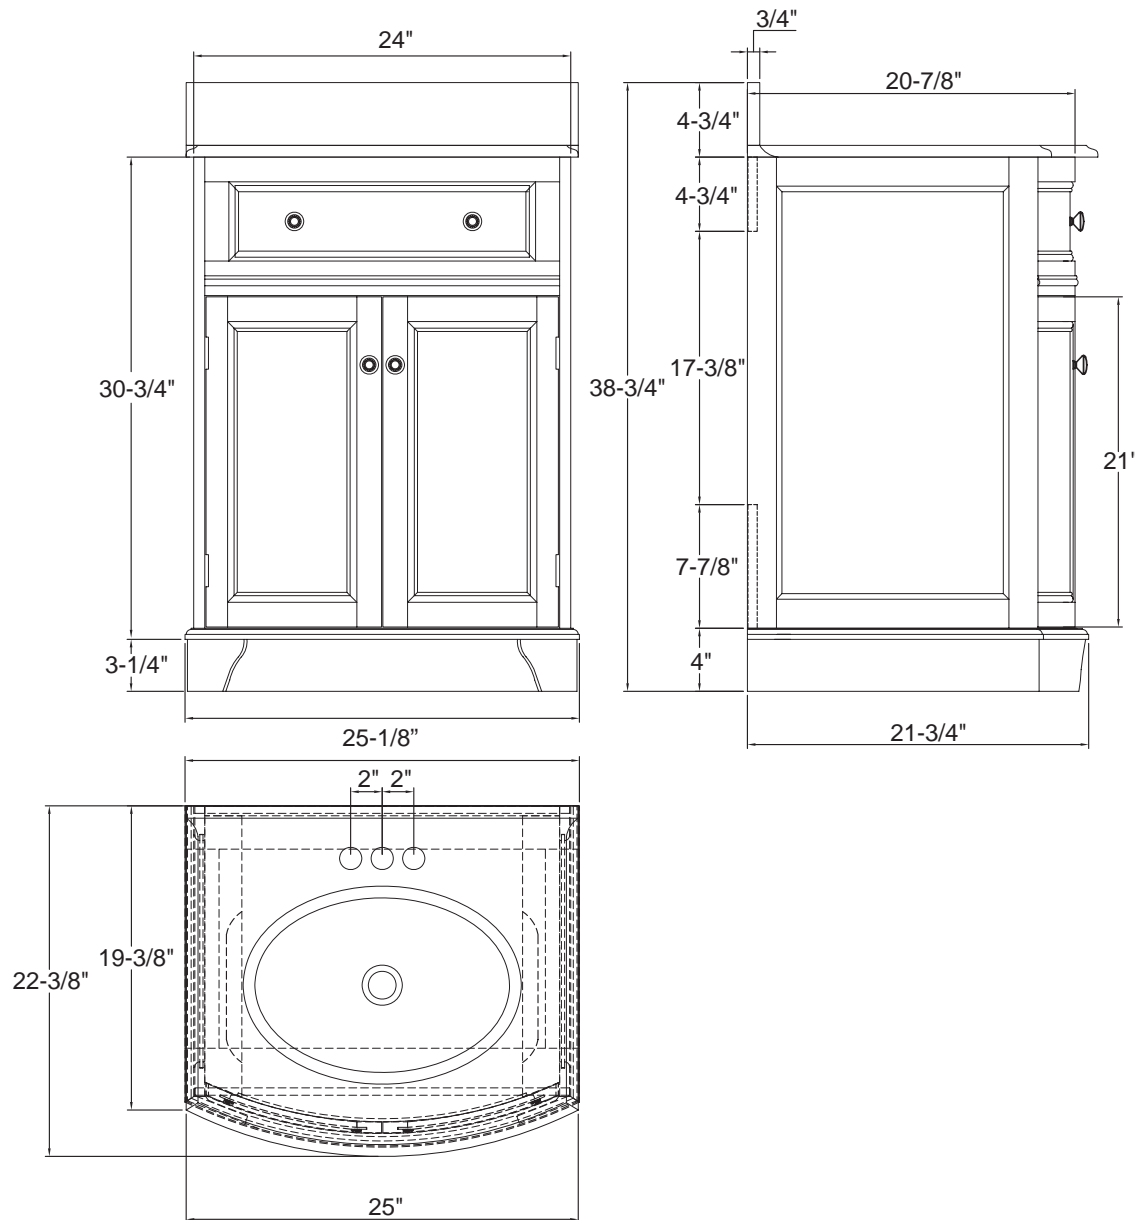

25" Vanity Combo
ARAA2534