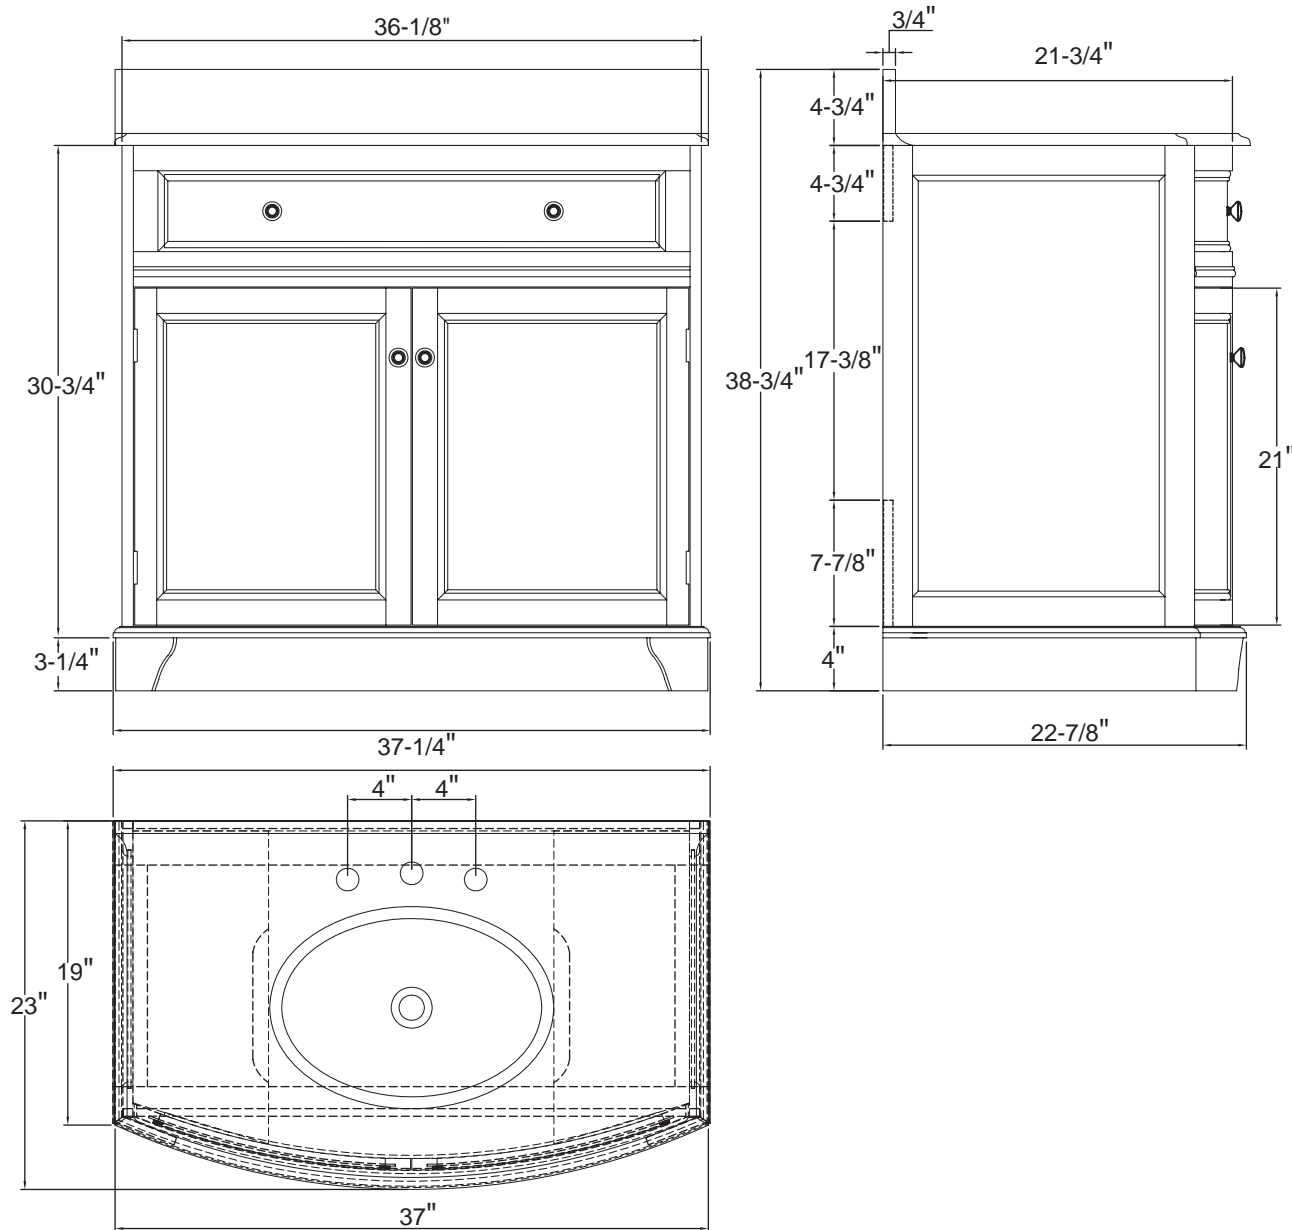

- Overall Dimensions: 25 1/8" x 21 3/4" x 34 3/4" (38 3/4"H w/ optional 4"H backsplash)
- Includes Dark Emperador marble top with 4" faucet drillings and optional 4"H backsplash
- Includes Biscuit undermount sink
- Exposed hinges
- Antique white with white glazing finish
- Bronze hardware finish
- To complete your bathroom with the Arcadia Collection please view the coordinating items

- Overall Dimensions: 31 1/4" x 23 1/4" x 34 3/4" (38 3/4" w/ 4"H optional backsplash)
- Includes Dark Emperor marble top with 8" faucet center drillings and optional 4"H backsplash
- Includes Biscuit undermount sink
- Exposed hinges
- Antique white with white glazing finish
- Bronze hardware finish
- To complete your bathroom with the Arcadia Collection please view the coordinating items

- Overall Dimensions: 37 1/4" x 23 1/4" x 34 3/4" (38 3/4" w/optional 4"H backsplash)
- Includes Dark Emperor marble top with 8" faucet center drillings and optional 4"H backsplash
- Includes Biscuit undermount sink
- Exposed hinges
- Antique white with white glazing finish
- Bronze hardware finish
- To complete your bathroom with the Arcadia Collection please view the coordinating items

- Overall Dimensions: 24" x 1 1/4" x 30 1/2"
- Antique white with white glazing finish
- Traditional style
- Non-beveled mirror
- Pre-attached hanger mounts
- To complete your bathroom with the Arcadia Collection please view the coordinating items