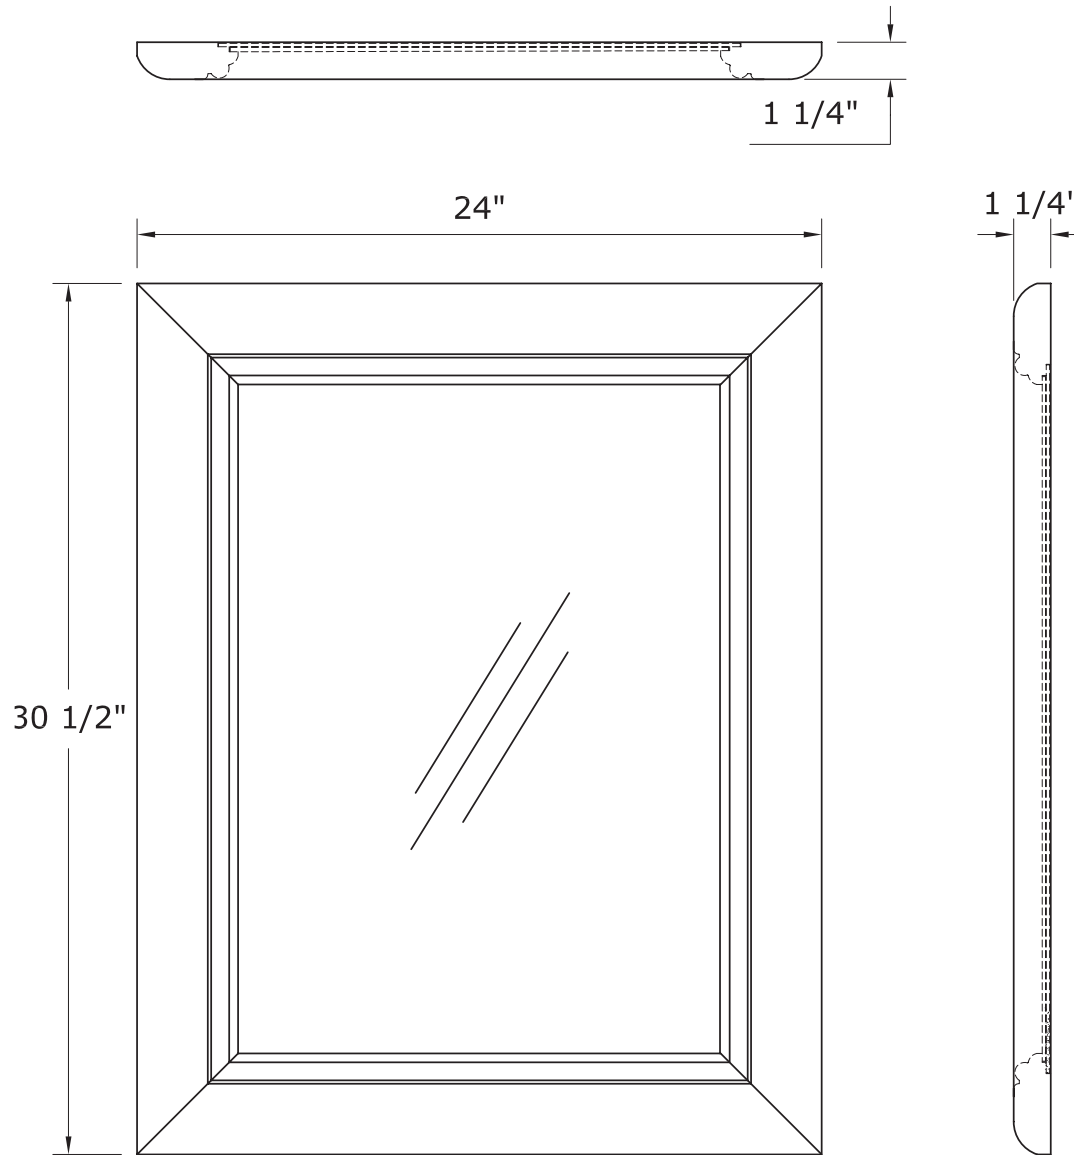

- Overall Dimensions: 25 1/8" x 21 3/4" x 34 3/4" (38 3/4"H w/ optional 4"H backsplash)
- Includes Dark Emperador marble top with 4" faucet drillings and optional 4"H backsplash
- Includes Biscuit undermount sink
- Exposed hinges
- Antique white with white glazing finish
- Bronze hardware finish
- To complete your bathroom with the Arcadia Collection please view the coordinating items

- Overall Dimensions: 31 1/4" x 23 1/4" x 34 3/4" (38 3/4" w/ 4"H optional backsplash)
- Includes Dark Emperor marble top with 8" faucet center drillings and optional 4"H backsplash
- Includes Biscuit undermount sink
- Exposed hinges
- Antique white with white glazing finish
- Bronze hardware finish
- To complete your bathroom with the Arcadia Collection please view the coordinating items

- Overall Dimensions: 37 1/4" x 23 1/4" x 34 3/4" (38 3/4" w/optional 4"H backsplash)
- Includes Dark Emperor marble top with 8" faucet center drillings and optional 4"H backsplash
- Includes Biscuit undermount sink
- Exposed hinges
- Antique white with white glazing finish
- Bronze hardware finish
- To complete your bathroom with the Arcadia Collection please view the coordinating items

- Overall Dimensions: 24" x 1 1/4" x 30 1/2"
- Antique white with white glazing finish
- Traditional style
- Non-beveled mirror
- Pre-attached hanger mounts
- To complete your bathroom with the Arcadia Collection please view the coordinating items