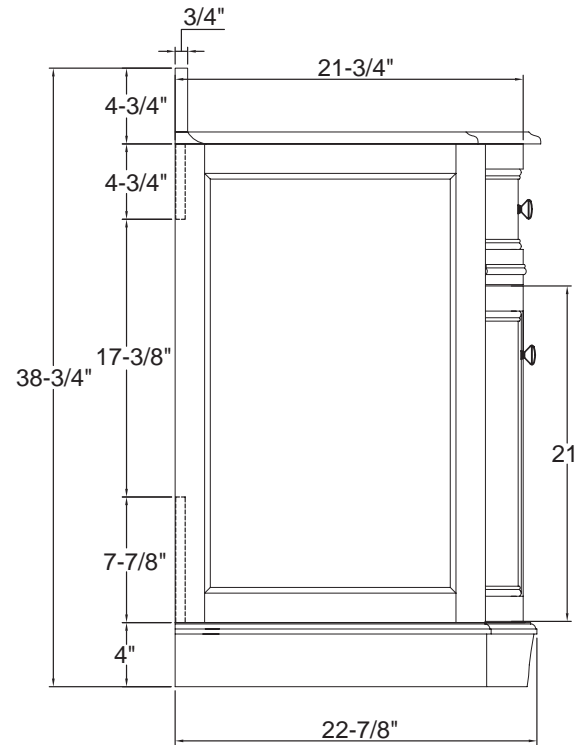

31" Vanity Combo
ARAA3134-H