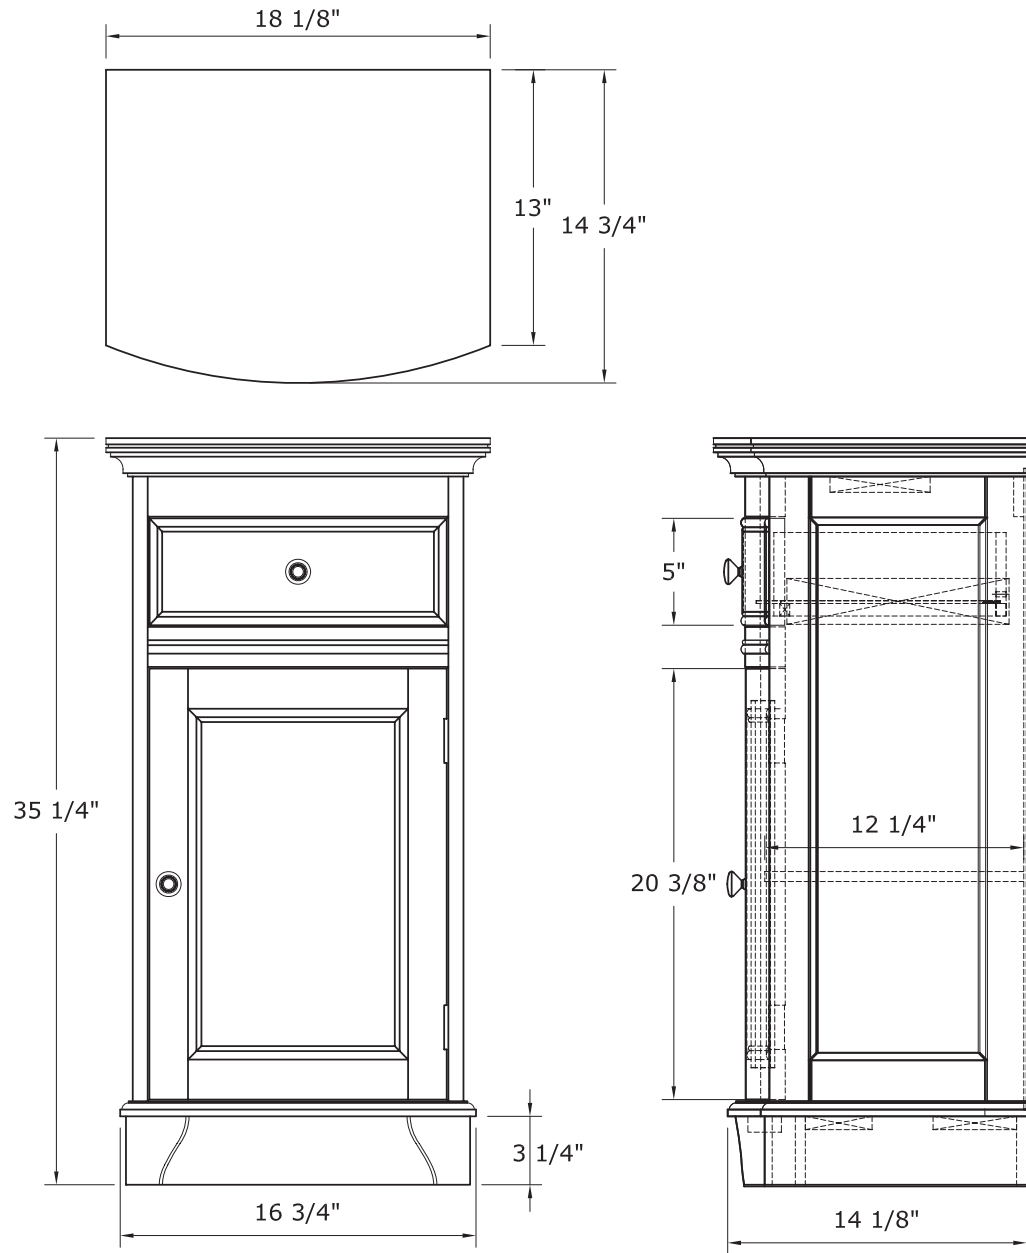

Floor Cabinet
ARAF1835