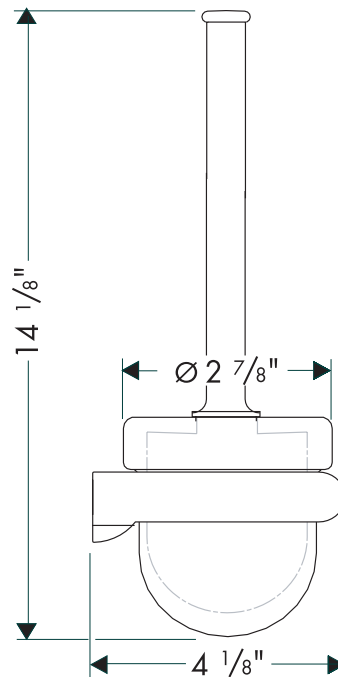

Toilet Brush with Holder

06600XX0

Available in Chrome (00), Brushed Nickel (82), Polished Nickel (83), Polished Brass (93)

Product Specification

Glass cup

Durable nylon bristles

hansgrohe