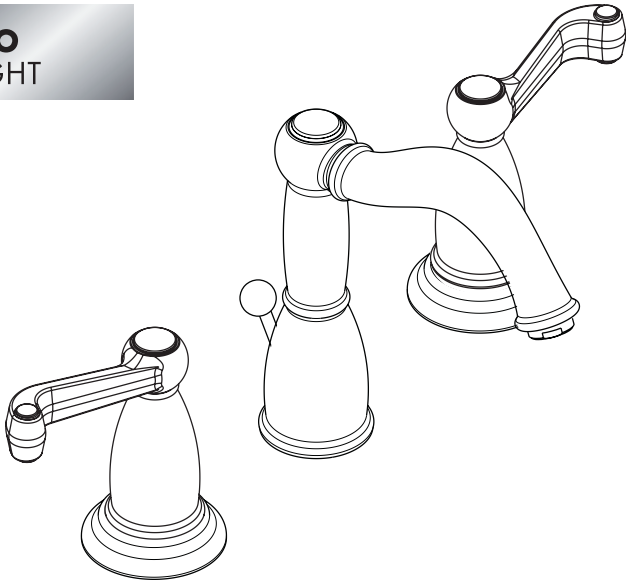

Tango C Widespread Lavatory Set

06041XX0

ECO
RIGHT

The measurements shown are for reference only.

Products and specifications shown are subject to change without notice.

Specification sheet revised 1/2009

Product Features

- Scroll handles
- Solid brass
- 90° Ceramic cartridges
- Flexible connection hoses accommodate a variety of installations
- Cascade no-clog aerator
- 1.5 gpm max.
- Includes pop-up drain

Code Compliance

Installation Notes

- Requires 1/2" supply lines
- Hole sizes in mounting surface: valves 1 1/4", spout 1 3/8"
- Max. mounting surface thickness: 1 5/8"

hansgrohe