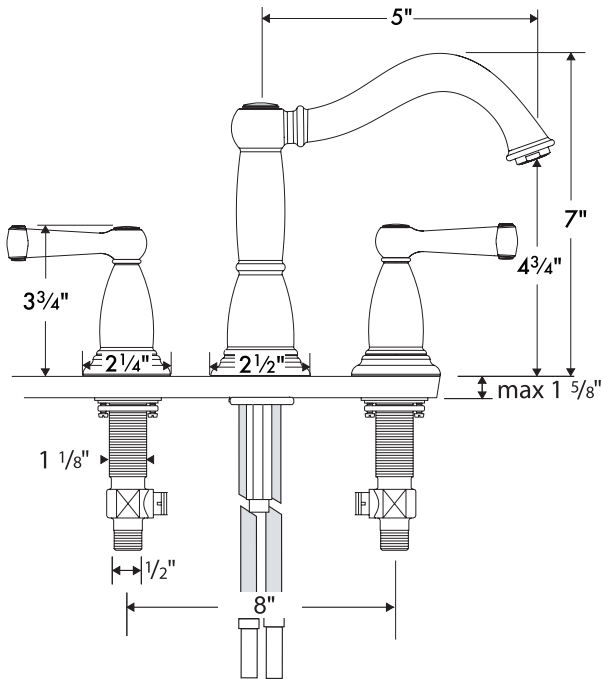

Tango C Widespread Lavatory Set

06041XX0

ECO
RIGHT

The measurements shown are for reference only.

Products and specifications shown are subject to change without notice.

Specification sheet revised 1/2009

Product Features

- Scroll handles
- Solid brass
- 90° Ceramic cartridges
- Flexible connection hoses accommodate a variety of installations
- Cascade no-clog aerator
- 1.5 gpm max.
- Includes pop-up drain

Code Compliance

Installation Notes

- Requires 1/2" supply lines
- Hole sizes in mounting surface: valves 1 1/4", spout 1 3/8"
- Max. mounting surface thickness: 1 5/8"

hansgrohe