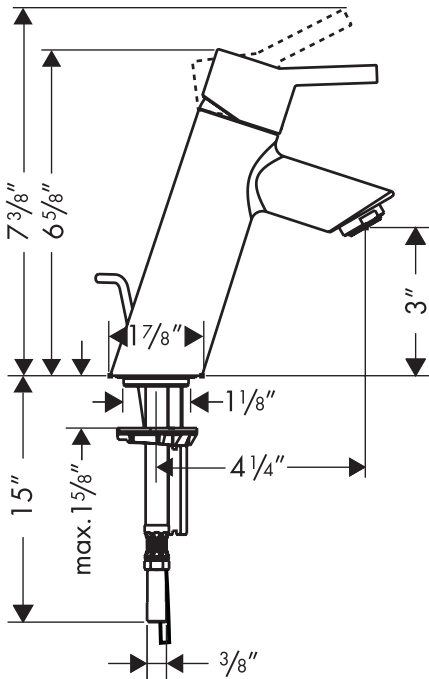

Talis S Single-Hole Lavatory Mixer

32040XX1

ECO
RIGHT

Product Features

- Solid brass
- Single-hole mount
- Single handle with M2 ceramic cartridge
- 1.5 gpm
- Includes pop-up drain

Code Compliance

This unit meets or exceeds the following:

- ASME A112.18.1
- CSA B125.1
- Listed by IAPMO
- ADA compliant

Available Finishes

| | |
|----------------|----------|
| Chrome | 32040001 |
| Brushed Nickel | 32040821 |

Installation Notes

- 3/8" supply hoses – requires 3/8" compression fittings

Optional Accessories

| | |
|--------------|----------|
| 6" baseplate | 06490XX0 |
|--------------|----------|

The measurements shown are for reference only.

Products and specifications shown are subject to change without notice.