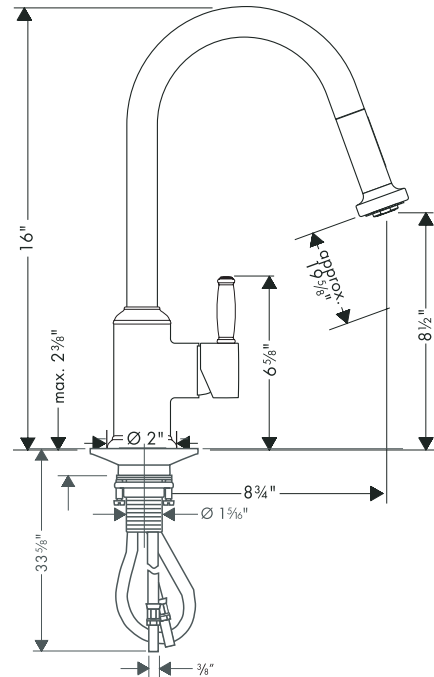

Swing HighArc Kitchen Faucet 06128XX0

Available in Chrome(00), Oil Rub Bronze(62), Polished Nickel(83), Steel Optik(86), Polished Brass(93)

Product Specification

Brass construction

M3 ceramic cartridge

Flow rate 2.2 gpm

Two-spray sprayhead

Full and needle spray

Rubit™ cleaning system

Integrated check valve to protect against back siphonage

Pull-out nylon hose for quiet, long lasting service

Spout swivels 360°

ADA compliant

Hole size in mounting surface 1 1/2"

Max. depth of mounting surface 2 3/8"

3/8" supply hoses - requires 3/8" compression fittings (not included)

hansgrohe