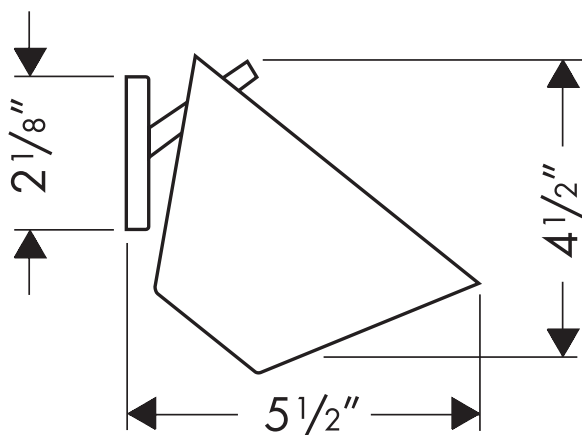

## Available Finishes

Chrome

40833000

Brushed Nickel

40833820

The measurements shown are for reference only.

Products and specifications shown are subject to change without notice.

Specification sheet revised 2/2008