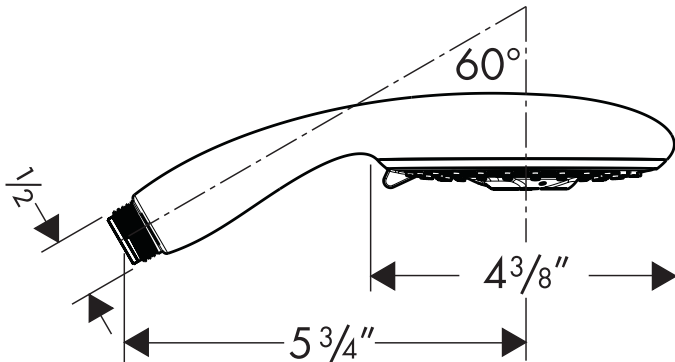

Available Finishes

Chrome	28502001
Brushed Nickel	28502821
Polished Nickel	28502831
Polished Brass	28502931

The measurements shown are for reference only.

Products and specifications shown are subject to change without notice.

Specification sheet revised 1/2008

hansgrohe