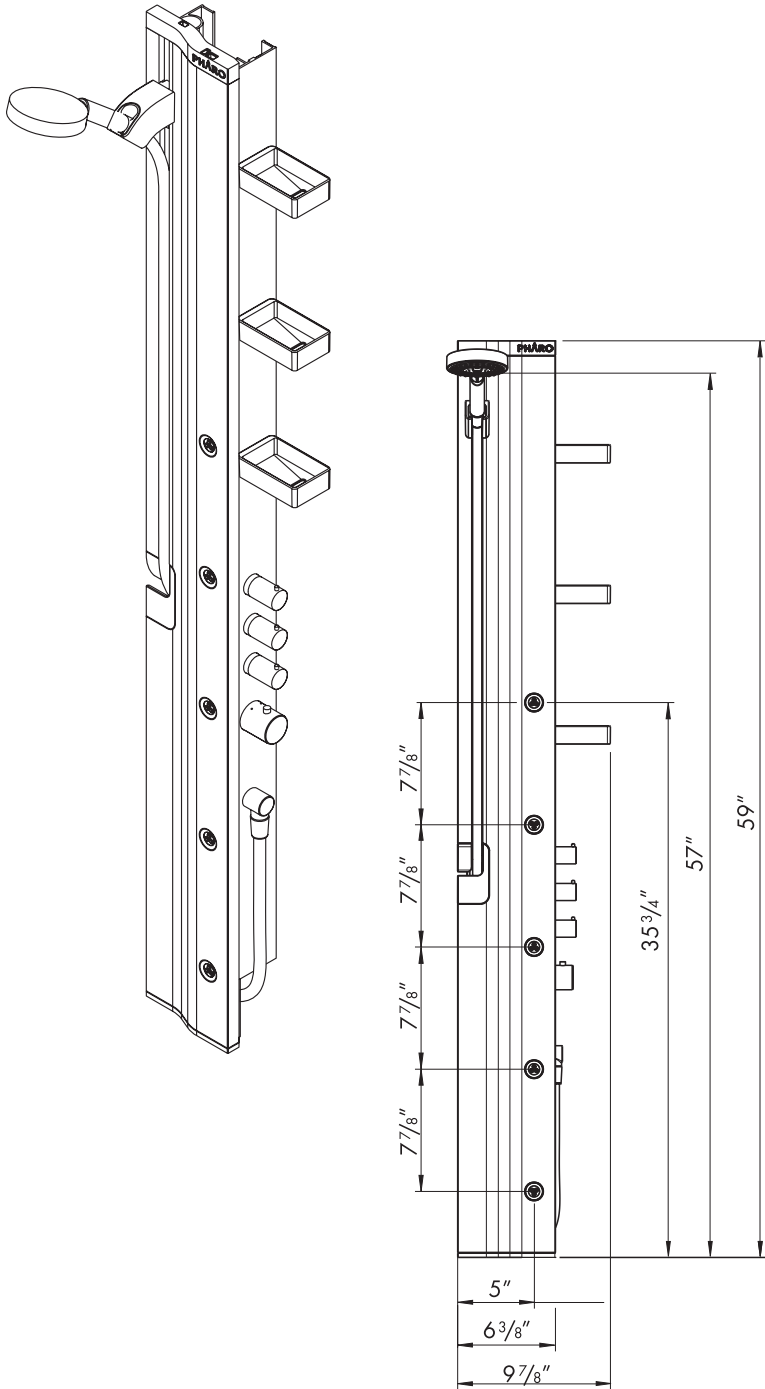

# SideWay Showerpanel

## Product Features

- Pre-plumbed with thermostatic mixing valve
- 100° safety stop
- High temperature limit stop may be reset to comply with local plumbing codes
- Three volume control valves
- Raindance S 150 AIR 3-Jet handshower, 2.5 gpm
- 80" Techniflex hose
- 5 bodysprays < 1 gpm each
- Three accessory shelves
- Protection against backflow provided by check valve

## Installation Notes

- Requires 1/2" NPT male nipples, extending 5/8" outside the surface of the finished wall, for the hot and cold supplies
- The panel hangs on the finished wall.

The measurements shown are for reference only.