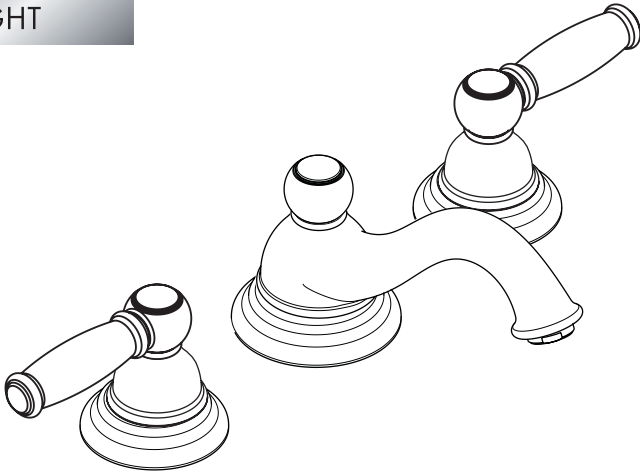

Limbo C Widespread Lavatory Set

06104XX0

ECO
RIGHT

Product Features

- Lever handles
- Solid brass
- 90° Ceramic cartridges
- Flexible connection hoses accommodate a variety of installations
- Cascade no-clog aerator
- 1.5 gpm max.
- Includes pop-up drain

Code Compliance

This unit meets or exceeds the following:

- ASME A112.18.1
- CSA B125.1
- Listed by IAPMO
- ADA compliant
- Approved for use in Massachusetts

Available Finishes

Chrome	06104000
Oil Rubbed Bronze	06104620
Brushed Nickel	06104820

Installation Notes

- Requires 1/2" supply lines
- Hole sizes in mounting surface: valves 1 1/4", spout 1 3/8"
- Max. mounting surface thickness: 1 5/8"

The measurements shown are for reference only.

Products and specifications shown are subject to change without notice.