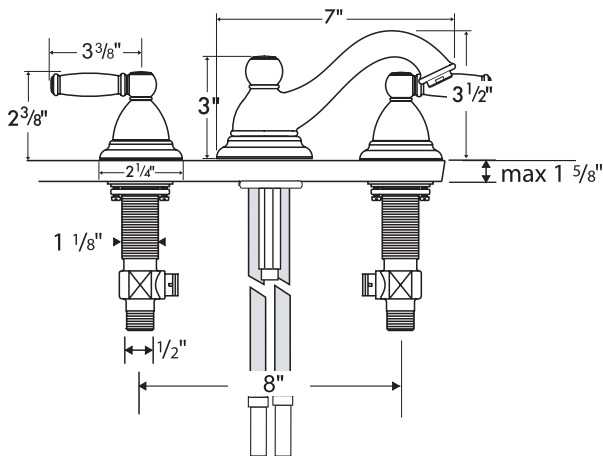

Available Finishes

Chrome	06104000
Oil Rubbed Bronze	06104620
Brushed Nickel	06104820

Installation Notes

- Requires 1/2" supply lines
- Hole sizes in mounting surface: valves 1 1/4", spout 1 3/8"
- Max. mounting surface thickness: 1 5/8"

The measurements shown are for reference only.

Products and specifications shown are subject to change without notice.

Specification sheet revised 1/2009

hansgrohe