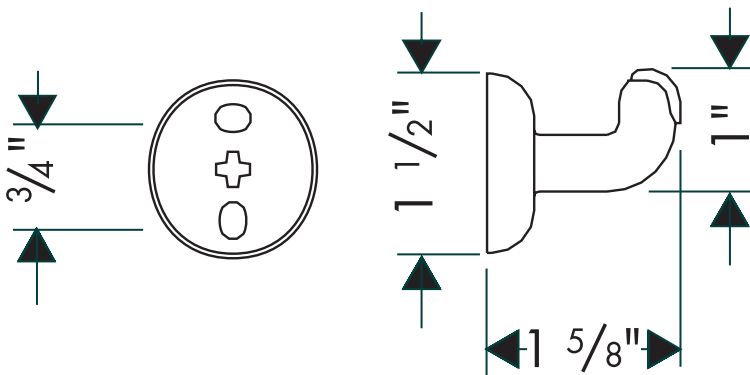

Product Features

- Wall mounted
- Non-slip tip

Available Finishes

Chrome

Brushed Nickel

Polished Nickel

06594000

06594820

06594830

The measurements shown are for reference only.

Products and specifications shown are subject to change without notice.

Specification sheet revised 1/2008