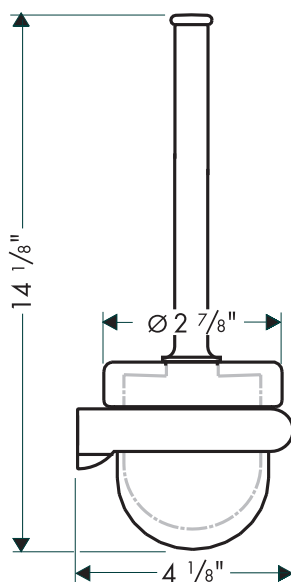

Product Features

- Wall mounted
- Glass cup
- Durable nylon bristles

Available Finishes

Chrome	06600000
Brushed Nickel	06600820
Polished Nickel	06600830

The measurements shown are for reference only.

Products and specifications shown are subject to change without notice.

Specification sheet revised 1/2008