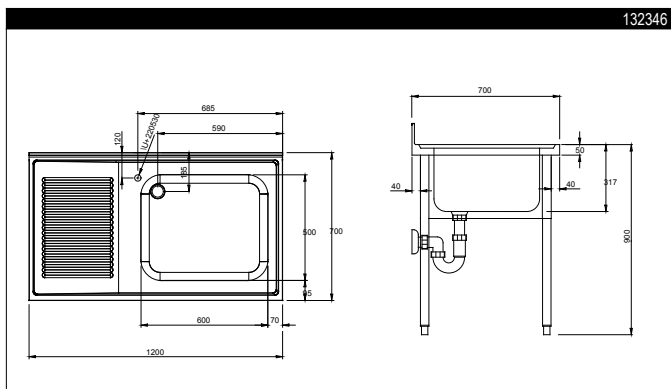

### FUNCTIONAL AND CONSTRUCTION FEATURES

- ◆ Worktop in 10/10, 304 AISI stainless steel, 50 mm in thickness and with overflow rim along the top.
- ◆ Sink bowl in 304 AISI stainless steel, supplied as standard with an overflow pipe and a drain hole.
- ◆ Rear splashback with 8 mm rounded corner, 100 mm in height and 13 mm deep.
- ◆ Square section legs with 1"

height-adjustable (40 mm) feet in 304 AISI stainless steel to guarantee perfect alignment with other food preparation units.

- ◆ Quick and easy installation as the sink tops are slotted onto the legs and the taps are easily installed from the rear.
- ◆ Accessories available on request: lower shelf, tap unit, false bowl bottom, overflow filter, single or double syphons.

- ◆ A 40 mm thick lower shelf can be easily slotted into position, 200 mm from the floor, without using tools. The shelves are supplied in solid versions as standard, with perforated shelves supplied on request.
- ◆ All models comply with the more strict international standards as far as hygiene and cleanability are concerned.

TECHNICAL DATA					
CHARACTERISTICS	MODELS				
	LG716P 132340	LG1216DXP 132345	LG1216SXP 132346	LG1416DXP 132351	LG1416SXP 132352
External dimensions - mm					
width	700	1200	1200	1400	1400
depth	700	700	700	700	700
height	1000	1000	1000	1000	1000
Upstand dimensions - mm					
height	100	100	100	100	100
depth	13	13	13	13	13
radius	R=8	R=8	R=8	R=8	R=8
Bowls - n.	1	1	1	1	1
Bowl dimensions (wxdxh) - mm	500x500xH300	600x500xH300	600x500xH300	600x500xH300	600x500xH300
Net weight - kg.	20	42	42	46	46
Right hand drainer		●		●	
Left hand drainer			●		●