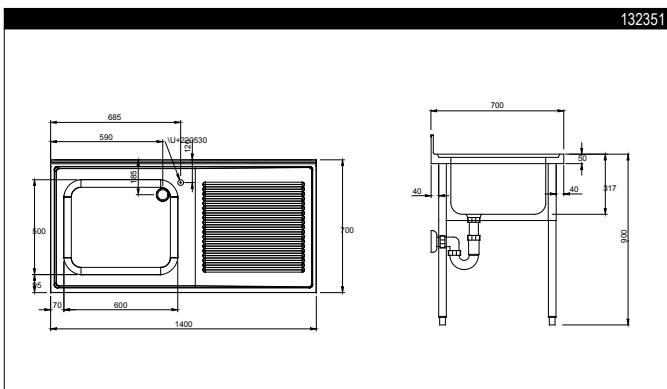

### FUNCTIONAL AND CONSTRUCTION FEATURES

- ◆ Worktop in 10/10, 304 AISI stainless steel, 50 mm in thickness and with overflow rim along the top.
- ◆ Sink bowl in 304 AISI stainless steel, supplied as standard with an overflow pipe and a drain hole.
- ◆ Rear splashback with 8 mm rounded corner, 100 mm in height and 13 mm deep.
- ◆ Square section legs with 1"

height-adjustable (40 mm) feet in 304 AISI stainless steel to guarantee perfect alignment with other food preparation units.

- ◆ Quick and easy installation as the sink tops are slotted onto the legs and the taps are easily installed from the rear.
- ◆ Accessories available on request: lower shelf, tap unit, false bowl bottom, overflow filter, single or double syphons.

- ◆ A 40 mm thick lower shelf can be easily slotted into position, 200 mm from the floor, without using tools. The shelves are supplied in solid versions as standard, with perforated shelves supplied on request.
- ◆ All models comply with the more strict international standards as far as hygiene and cleanability are concerned.

TECHNICAL DATA					
CHARACTERISTICS	MODELS				
	LG716P 132340	LG1216DXP 132345	LG1216SXP 132346	LG1416DXP 132351	LG1416SXP 132352
External dimensions - mm					
width	700	1200	1200	1400	1400
depth	700	700	700	700	700
height	1000	1000	1000	1000	1000
Upstand dimensions - mm					
height	100	100	100	100	100
depth	13	13	13	13	13
radius	R=8	R=8	R=8	R=8	R=8
Bowls - n.	1	1	1	1	1
Bowl dimensions (wxdxh) - mm	500x500xH300	600x500xH300	600x500xH300	600x500xH300	600x500xH300
Net weight - kg.	20	42	42	46	46
Right hand drainer		●		●	
Left hand drainer			●		●