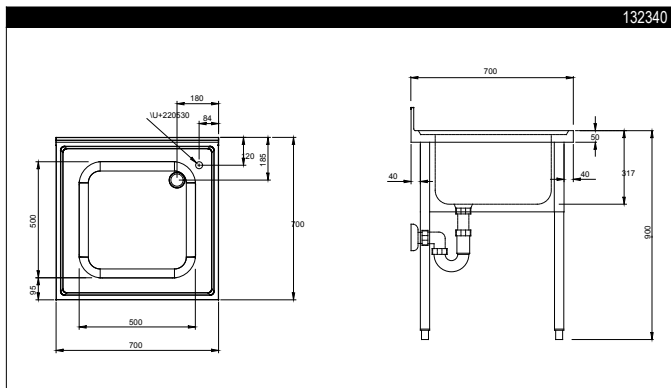

# 700/1400 MM

### FUNCTIONAL AND CONSTRUCTION FEATURES

- ◆ Worktop in 10/10, 304 AISI stainless steel, 50 mm in thickness and with overflow rim along the top.
- ◆ Sink bowl in 304 AISI stainless steel, supplied as standard with an overflow pipe and a drain hole.
- ◆ Rear splashback with 8 mm rounded corner, 100 mm in height and 13 mm deep.
- ◆ Square section legs with 1"

- ◆ A 40 mm thick lower shelf can be easily slotted into position, 200 mm from the floor, without using tools. The shelves are supplied in solid versions as standard, with perforated shelves supplied on request.
- ◆ All models comply with the more strict international standards as far as hygiene and cleanability are concerned.

TECHNICAL DATA					
CHARACTERISTICS	MODELS				
	LG716P 132340	LG1216DXP 132345	LG1216SXP 132346	LG1416DXP 132351	LG1416SXP 132352
External dimensions - mm					
width	700	1200	1200	1400	1400
depth	700	700	700	700	700
height	1000	1000	1000	1000	1000
Upstand dimensions - mm					
height	100	100	100	100	100
depth	13	13	13	13	13
radius	R=8	R=8	R=8	R=8	R=8
Bowls - n.	1	1	1	1	1
Bowl dimensions (wxdxh) - mm	500x500xH300	600x500xH300	600x500xH300	600x500xH300	600x500xH300
Net weight - kg.	20	42	42	46	46
Right hand drainer		●		●	
Left hand drainer			●		●