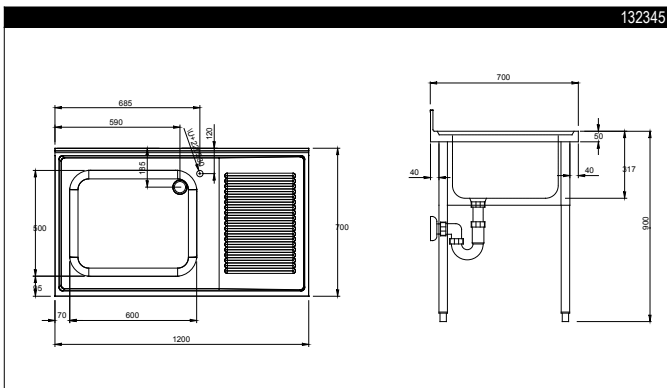

### FUNCTIONAL AND CONSTRUCTION FEATURES

- ◆ Worktop in 10/10, 304 AISI stainless steel, 50 mm in thickness and with overflow rim along the top.
- ◆ Sink bowl in 304 AISI stainless steel, supplied as standard with an overflow pipe and a drain hole.
- ◆ Rear splashback with 8 mm rounded corner, 100 mm in height and 13 mm deep.
- ◆ Square section legs with 1"

height-adjustable (40 mm) feet in 304 AISI stainless steel to guarantee perfect alignment with other food preparation units.

- ◆ Quick and easy installation as the sink tops are slotted onto the legs and the taps are easily installed from the rear.
- ◆ Accessories available on request: lower shelf, tap unit, false bowl bottom, overflow filter, single or double syphons.

- ◆ A 40 mm thick lower shelf can be easily slotted into position, 200 mm from the floor, without using tools. The shelves are supplied in solid versions as standard, with perforated shelves supplied on request.
- ◆ All models comply with the more strict international standards as far as hygiene and cleanability are concerned.

TECHNICAL DATA					
CHARACTERISTICS	MODELS				
	LG716P 132340	LG1216DXP 132345	LG1216SXP 132346	LG1416DXP 132351	LG1416SXP 132352
External dimensions - mm					
width	700	1200	1200	1400	1400
depth	700	700	700	700	700
height	1000	1000	1000	1000	1000
Upstand dimensions - mm					
height	100	100	100	100	100
depth	13	13	13	13	13
radius	R=8	R=8	R=8	R=8	R=8
Bowls - n.	1	1	1	1	1
Bowl dimensions (wxdxh) - mm	500x500xH300	600x500xH300	600x500xH300	600x500xH300	600x500xH300
Net weight - kg.	20	42	42	46	46
Right hand drainer		●		●	
Left hand drainer			●		●