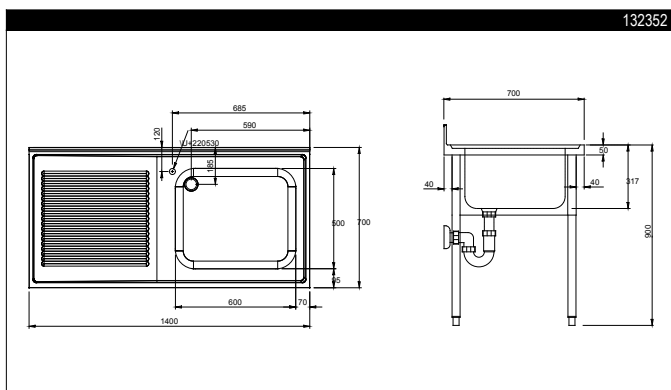

### FUNCTIONAL AND CONSTRUCTION FEATURES

- ◆ Worktop in 10/10, 304 AISI stainless steel, 50 mm in thickness and with overflow rim along the top.
- ◆ Sink bowl in 304 AISI stainless steel, supplied as standard with an overflow pipe and a drain hole.
- ◆ Rear splashback with 8 mm rounded corner, 100 mm in height and 13 mm deep.
- ◆ Square section legs with 1"

height-adjustable (40 mm) feet in 304 AISI stainless steel to guarantee perfect alignment with other food preparation units.

- ◆ Quick and easy installation as the sink tops are slotted onto the legs and the taps are easily installed from the rear.
- ◆ Accessories available on request: lower shelf, tap unit, false bowl bottom, overflow filter, single or double syphons.

- ◆ A 40 mm thick lower shelf can be easily slotted into position, 200 mm from the floor, without using tools. The shelves are supplied in solid versions as standard, with perforated shelves supplied on request.
- ◆ All models comply with the more strict international standards as far as hygiene and cleanability are concerned.

TECHNICAL DATA					
CHARACTERISTICS	MODELS				
	LG716P 132340	LG1216DXP 132345	LG1216SXP 132346	LG1416DXP 132351	LG1416SXP 132352
External dimensions - mm					
width	700	1200	1200	1400	1400
depth	700	700	700	700	700
height	1000	1000	1000	1000	1000
Upstand dimensions - mm					
height	100	100	100	100	100
depth	13	13	13	13	13
radius	R=8	R=8	R=8	R=8	R=8
Bowls - n.	1	1	1	1	1
Bowl dimensions (wxdxh) - mm	500x500xH300	600x500xH300	600x500xH300	600x500xH300	600x500xH300
Net weight - kg.	20	42	42	46	46
Right hand drainer		●		●	
Left hand drainer			●		●