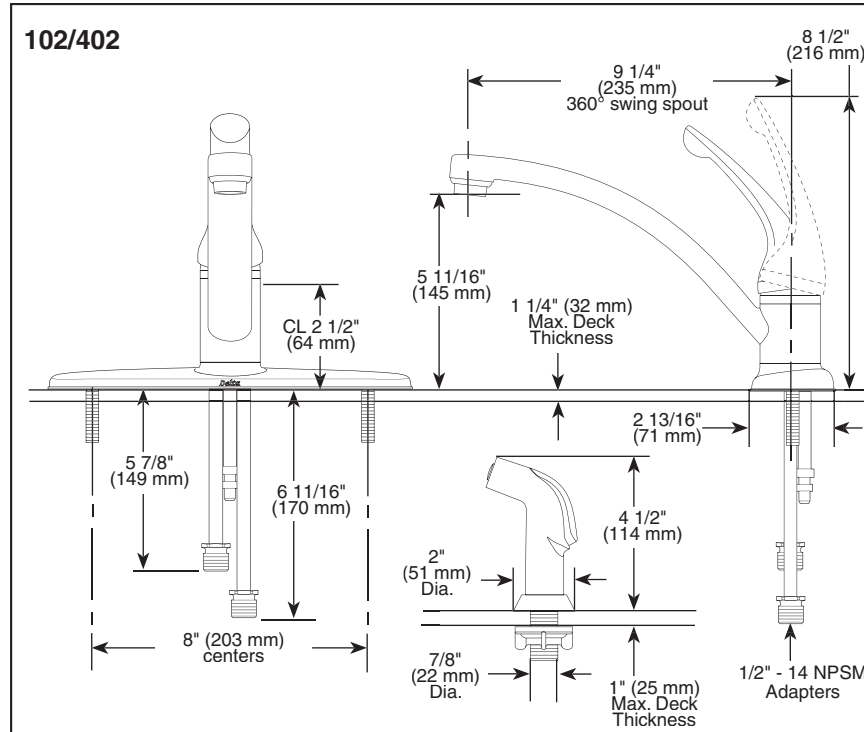

**DELTA**

**KITCHEN FAUCETS**

- Sincerity™ Series
- Single Handle Deck Mount
- 3 and 4 Hole Sink Applications
- Quick Snap® Vegetable Sprayer Hose Installation on Models 302 and 402 Series

Submitted Model No.: \_\_\_\_\_

Specific Features: \_\_\_\_\_

**STANDARD SPECIFICATIONS:**

- Solid brass fabricated body.
- 9 1/4" (235 mm) long spout swings 360°.
- Lever handle shall return to neutral position when faucet is turned off.
- Red and blue button on handle.
- Control mechanism shall be of the rotating stainless steel ball type with replaceable non-metallic seats operating in stainless steel lined sockets.
- Models 302 and 402 series with spray attachment have anti-siphon device as integral part of valve body.
- Quick Snap® vegetable sprayer hose with matching finish sprayhead on models 302 and 402 series - 45" (1143mm) long hose.
- 3/8" O.D. straight, staggered copper supply tubes - 5 7/8" (149 mm) and 6 11/16" (170 mm) long supplied with 1/2"-14 NPSM adapters.