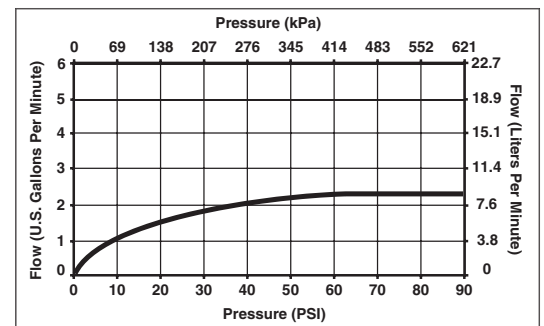

COMPLIES WITH:

- ASME A112.18.1 / CSA B125.1
- Indicates ADA compliance to ICC/ANSI A117.1
- IAPMO Listed
- CSA Certified