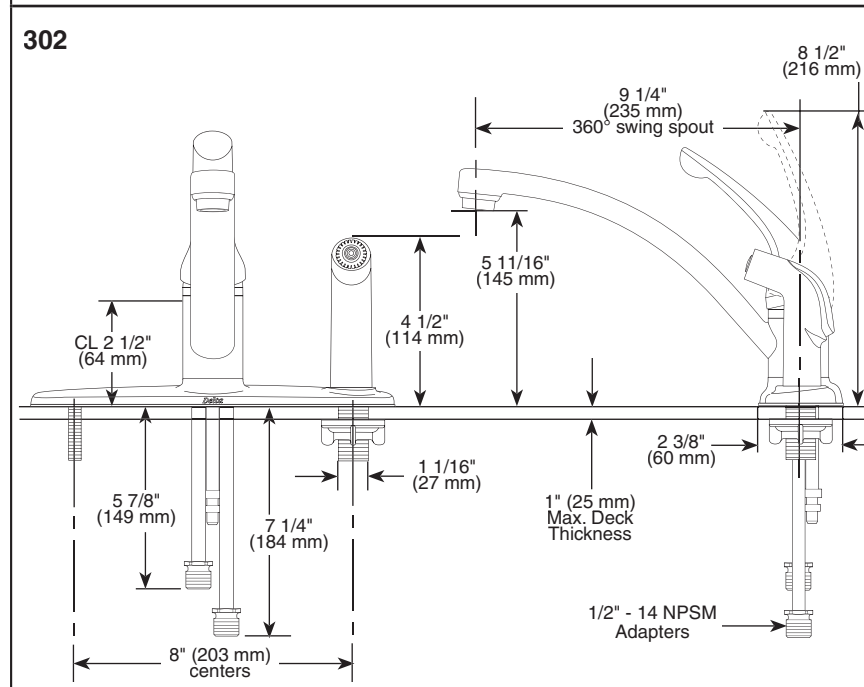

**DELTA**

**KITCHEN FAUCETS**

- Sincerity™ Series
- Single Handle Deck Mount
- 3 and 4 Hole Sink Applications
- Quick Snap® Vegetable Sprayer Hose Installation on Models 302 and 402 Series

Submitted Model No.: \_\_\_\_\_

Specific Features: \_\_\_\_\_

**STANDARD SPECIFICATIONS:**

- Solid brass fabricated body.
- 9 1/4" (235 mm) long spout swings 360°.
- Lever handle shall return to neutral position when faucet is turned off.
- Red and blue button on handle.
- Control mechanism shall be of the rotating stainless steel ball type with replaceable non-metallic seats operating in stainless steel lined sockets.
- Models 302 and 402 series with spray attachment have anti-siphon device as integral part of valve body.
- Quick Snap® vegetable sprayer hose with matching finish sprayhead on models 302 and 402 series - 45" (1143mm) long hose.
- 3/8" O.D. straight, staggered copper supply tubes - 5 7/8" (149 mm) and 6 11/16" (170 mm) long supplied with 1/2"-14 NPSM adapters.