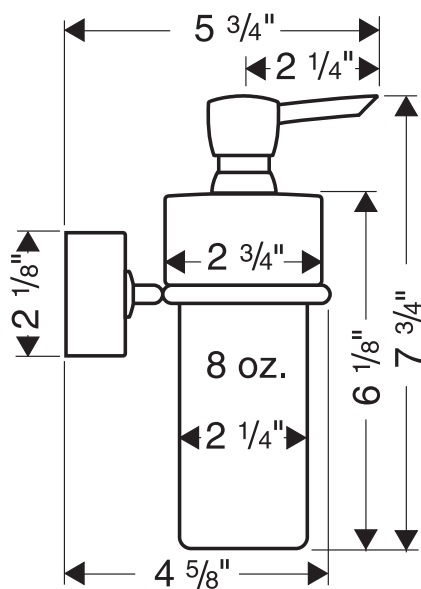

Product Features

- Solid brass holder
- Frosted crystal glass dispenser holds 8 oz.
- Wall-mounted

Available Finishes

Chrome

41519001

Brushed Nickel

41519821

The measurements shown are for reference only.

Products and specifications shown are subject to change without notice.

Specification sheet revised 4/2008