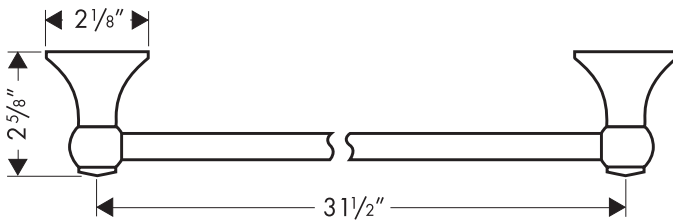

Product Features

- Solid brass

Available Finishes

Chrome

41380000

Brushed Nickel

41380820

The measurements shown are for reference only.

Products and specifications shown are subject to change without notice.

Specification sheet revised 4/2008