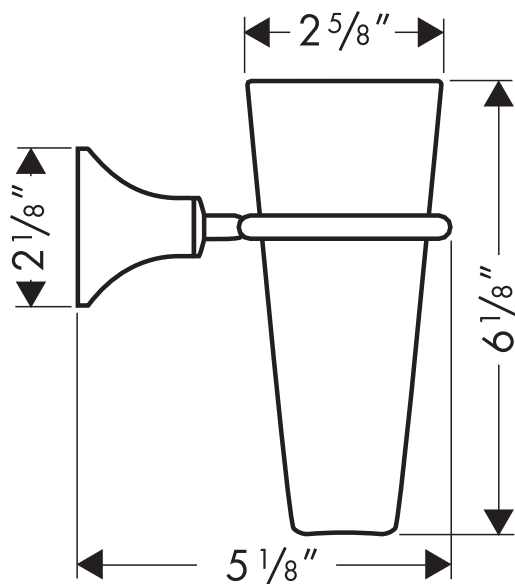

Product Features

- Wall mounted
- Solid brass holder
- Frosted crystal glass tumbler

Available Finishes

Chrome	41334000
Brushed Nickel	41334820

The measurements shown are for reference only.

Products and specifications shown are subject to change without notice.

Specification sheet revised 4/2008