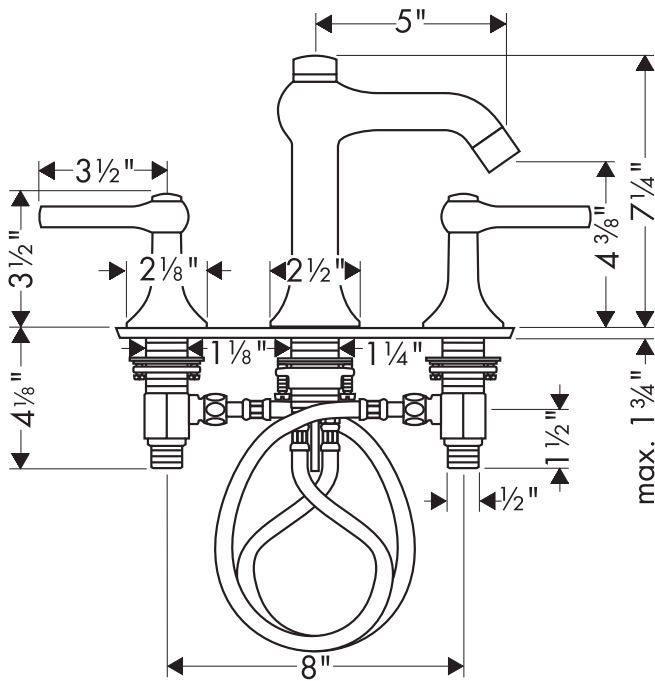

Available Finishes

Chrome

Brushed Nickel

37135001

37135821

The measurements shown are for reference only.

Products and specifications shown are subject to change without notice.

Specification sheet revised 3/2008