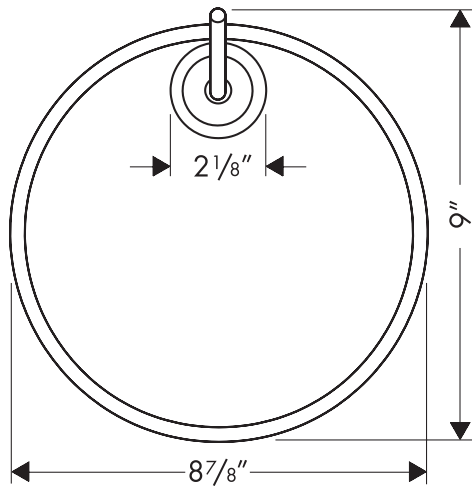

Product Features

- Solid brass

Available Finishes

Chrome

40821000

Brushed Nickel

40821820

The measurements shown are for reference only.