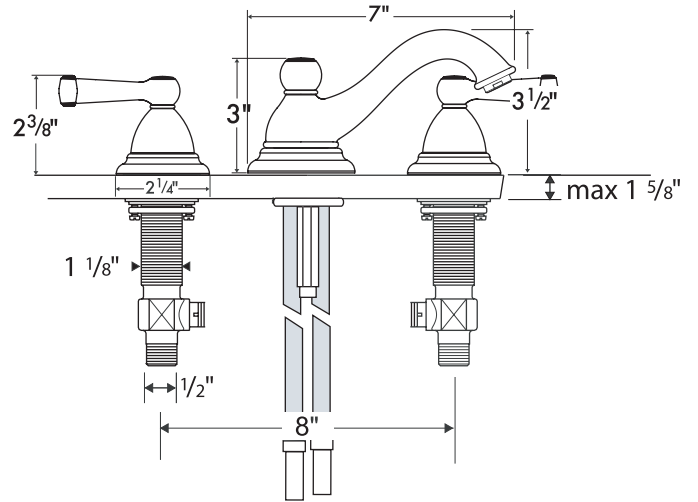

Retroaktiv™ Limbo Widespread Lav Set 06105XX0

Available in Chrome (00), Oil Rub Bronze (62), Brushed Nickel (82)

Product Specification

Solid brass

Scroll handles

Versatile mounting system – will accommodate a variety of installations*

90° ceramic cartridges

Cascade no-clog aerator

2.2 gpm

Includes pop-up drain

Requires 1/2" supply lines (not included)

Hole size in mounting surface: valves 1 1/4", spout 1 3/8"

Max. thickness of mounting surface: 1 5/8"

ADA compliant

*Due to the size of the handle deco-rings, this unit cannot be used in a 4" application.

hansgrohe