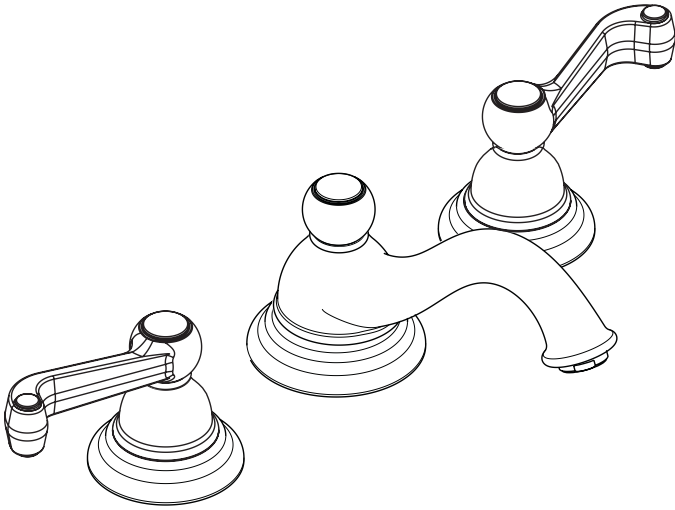

Retroaktiv™ Limbo Widespread Lav Set 06105XX0

Available in Chrome (00), Oil Rub Bronze (62), Brushed Nickel (82)

Product Specification

Solid brass

Scroll handles

Versatile mounting system – will accommodate a variety of installations*

90° ceramic cartridges

Cascade no-clog aerator

2.2 gpm

Includes pop-up drain

Requires 1/2" supply lines (not included)

Hole size in mounting surface: valves 1 1/4", spout 1 3/8"

Max. thickness of mounting surface: 1 5/8"

ADA compliant

*Due to the size of the handle deco-rings, this unit cannot be used in a 4" application.

hansgrohe