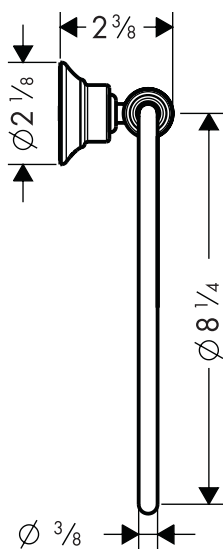

Product Features

- Solid brass

Available Finishes

Chrome	42021000
Brushed Nickel	42021820
Polished Nickel	42021830

The measurements shown are for reference only.

Products and specifications shown are subject to change without notice.

Specification sheet revised 3/2008