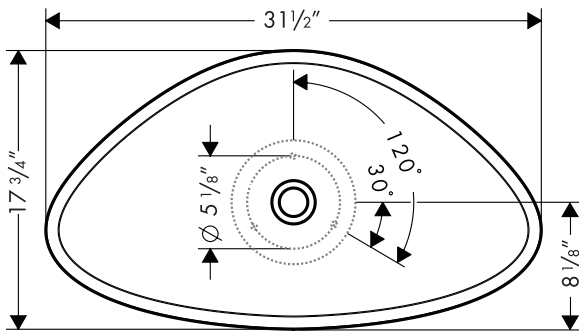

Axor Massaud Wash Bowl, Large

42300000

Product Features

- Cast marble

Available Finishes

White

42300000

Installation Notes

Max. thickness of mounting surface

1 3/8"

Recommended drain - Decolav or equivalent (not available from Hansgrohe)

The measurements shown are for reference only.

Products and specifications shown are subject to change without notice.

Specification sheet revised 3/2008