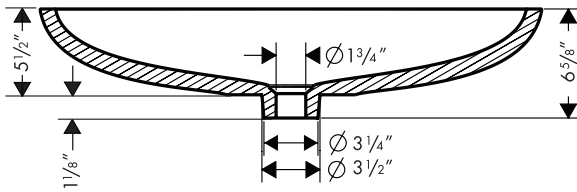

Axor Massaud Wash Bowl, Large

42300000

Product Features

- Cast marble

Available Finishes

White

42300000

Installation Notes

Max. thickness of mounting surface

1 3/8"

Recommended drain - Decolav or equivalent (not available from Hansgrohe)

The measurements shown are for reference only.

Products and specifications shown are subject to change without notice.