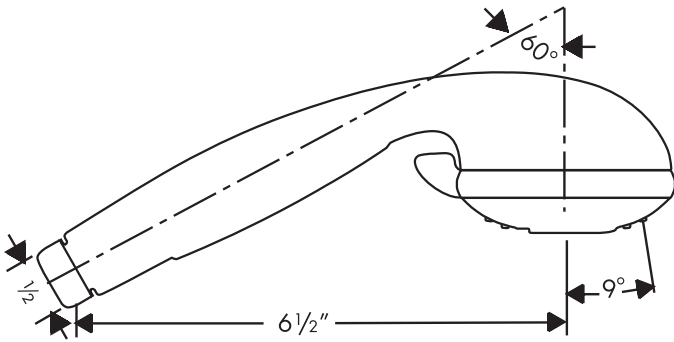

Product Features

- Quick Clean™ cleaning system
- Three spray modes: full, massage, turbo
- 40 no-clog spray channels
- 2.5 gpm max.

Available Finishes

Chrome	28573001
Brushed Nickel	28573821

Code Compliance