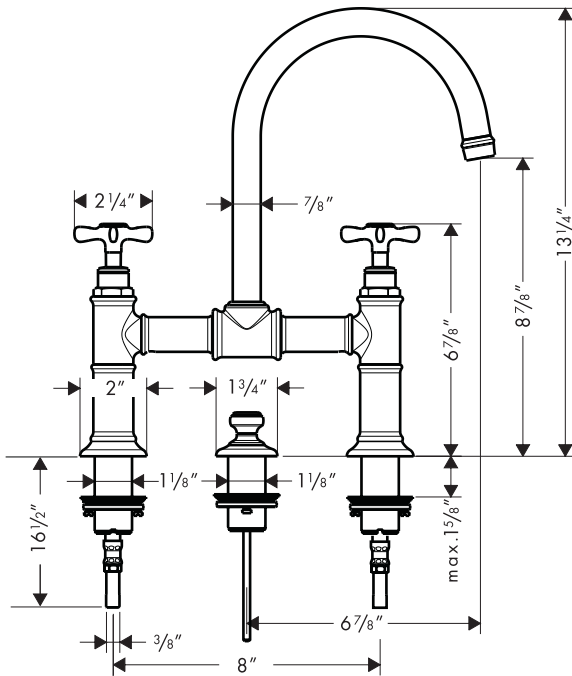

## Product Features

- Traditional cross handles with 90° ceramic cartridges
- Three hole installation
- Solid brass
- Spout swivels 150°
- Includes pop-up drain
- 2.2 gpm max.

## Installation Notes

- 3/8" supply hoses - requires 3/8" compression fittings

The measurements shown are for reference only.

Products and specifications shown are subject to change without notice.

Specification sheet revised 12/2007