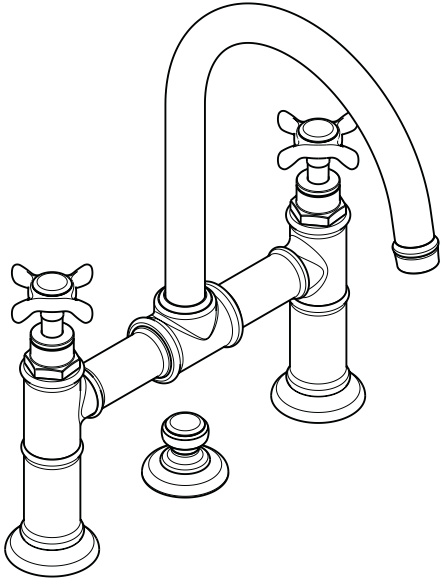

# Axor Montreux Lavatory Faucet, Bridge Model

16510XX1

## Product Features

- Traditional cross handles with 90° ceramic cartridges
- Three hole installation
- Solid brass
- Spout swivels 150°
- Includes pop-up drain
- 2.2 gpm max.