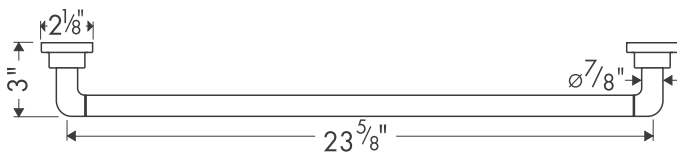

Product Features

- Solid brass

Available Finishes

Chrome

41760000

Brushed Nickel

41760820

The measurements shown are for reference only.

Products and specifications shown are subject to change without notice.

Specification sheet revised 2/2008